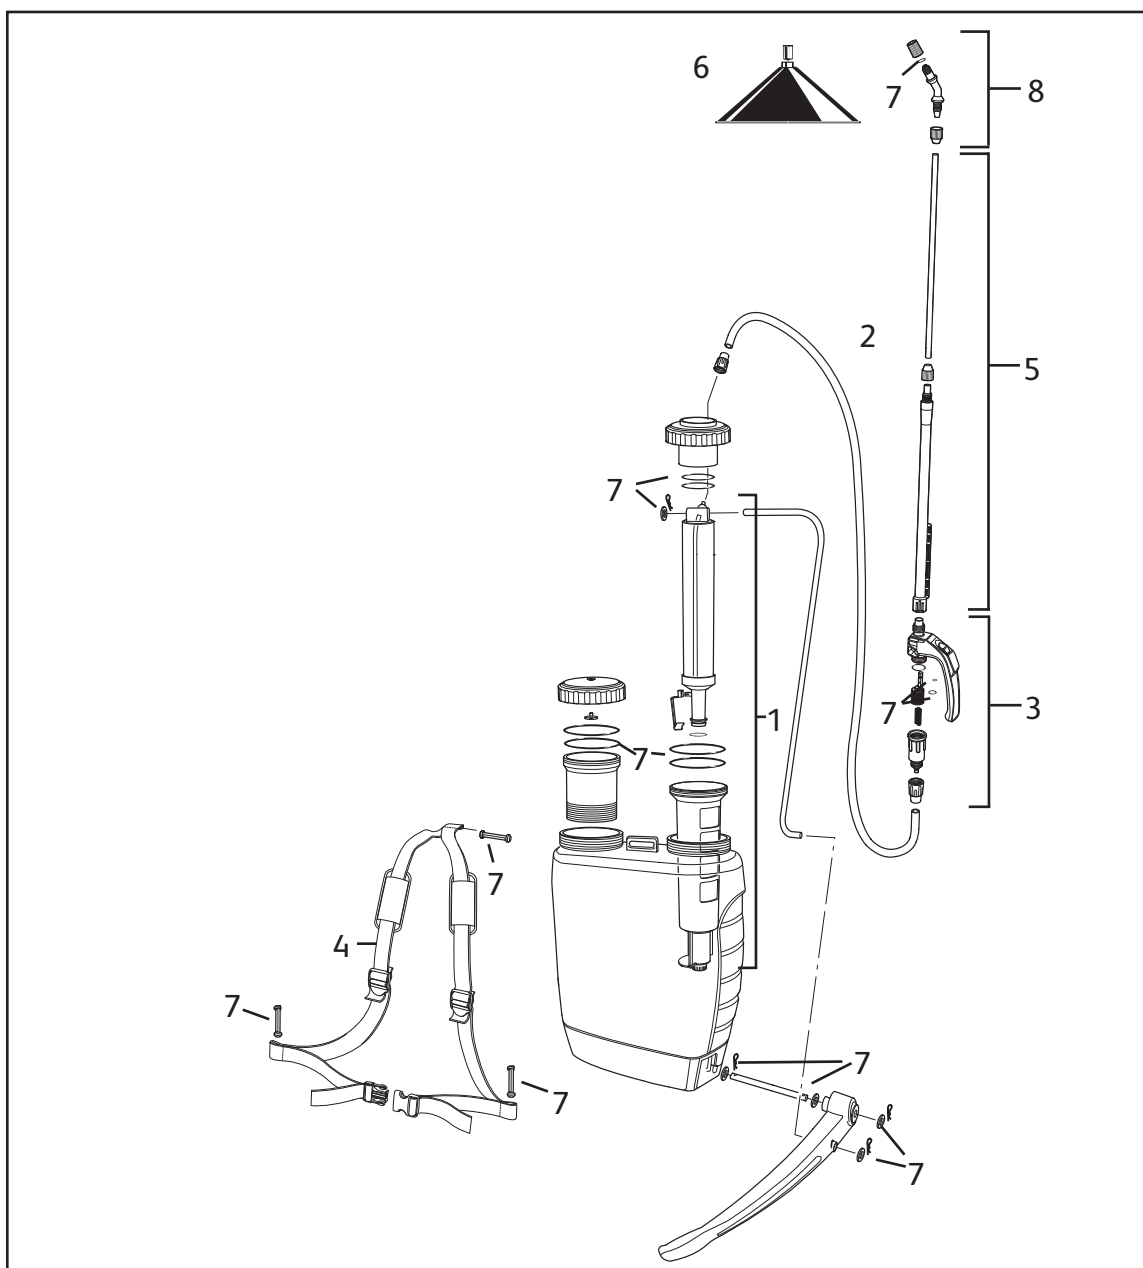

HOZELOCK

Consumer Services
Hozelock Ltd.,
Midpoint Park,
Birmingham B76 1AB.
England.
Tel: +44 (0) 121 313 1122
www.hozelock.com

FROM 2008

Killaspray Plus 12L

Killaspray Plus 16L

4912
(obsolete)

4916
(obsolete)