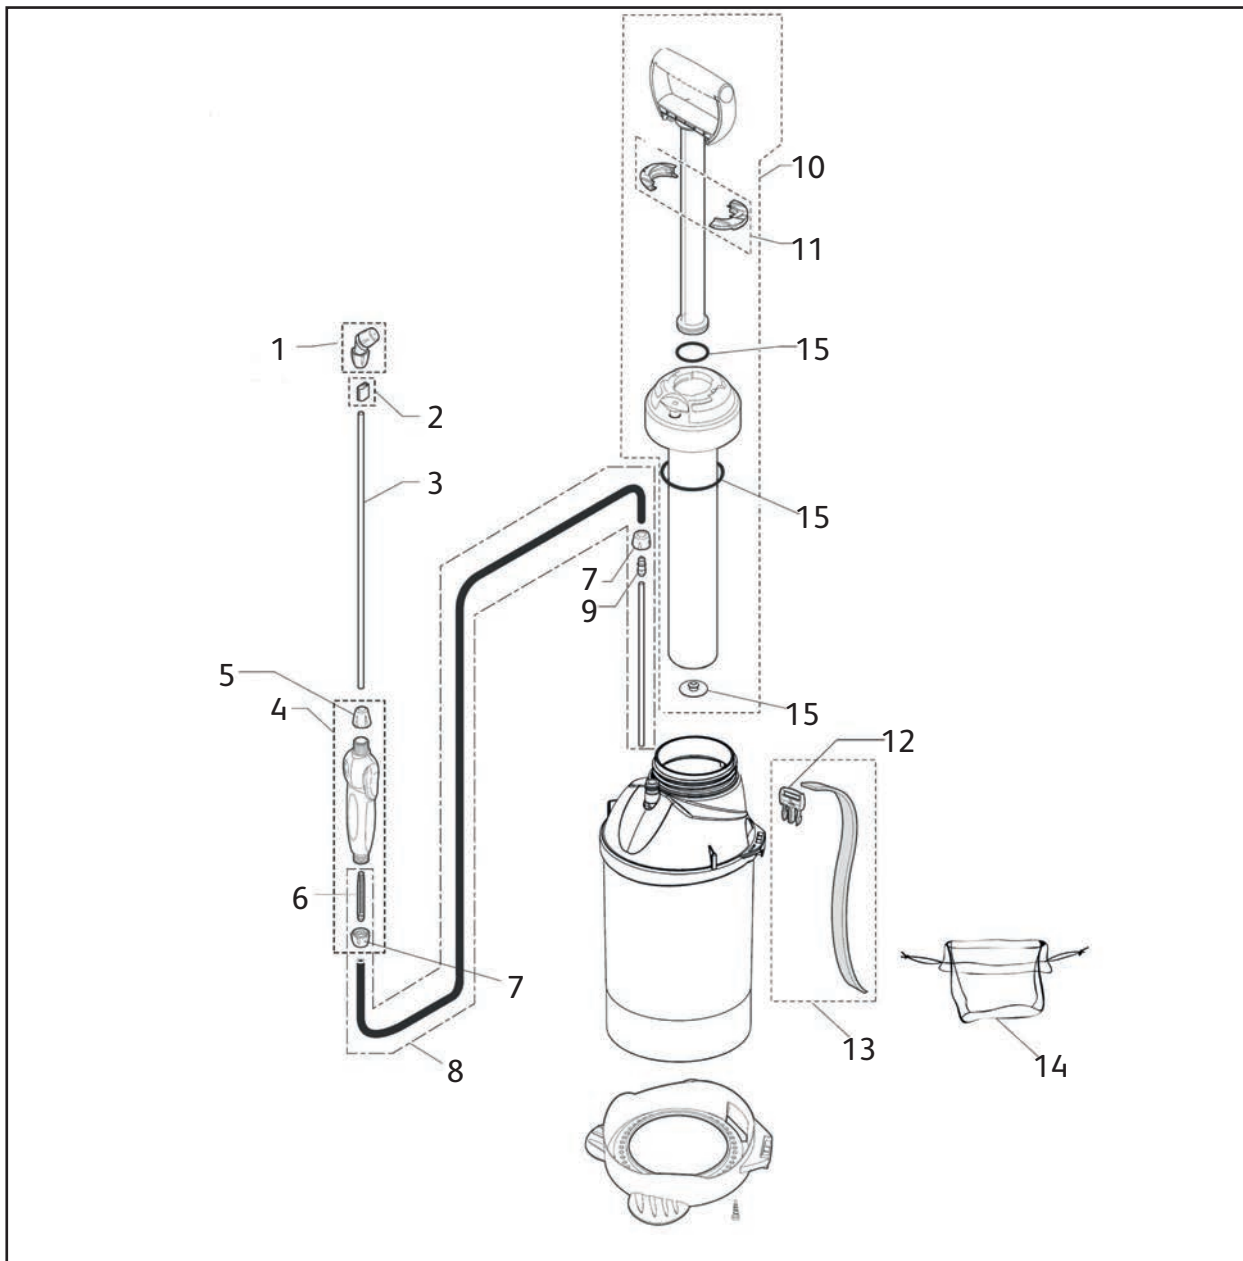

HOZELOCK

Consumer Services
 Hozelock Ltd.,
 Midpoint Park,
 Birmingham B76 1AB,
 England.
 Tel: +44 (0) 121 313 1122
www.hozelock.com

Description	Part Number
1 Spray Nozzle Set	284002
2 Lance Clip	482710
3 Lance	283221
4 Trigger Assembly - Pure	284004
5 Screw Nut - Lance Side	482714
6 Trigger Filter	482273
7 Screw Nut - Hose Side	482706
8 Hose Assembly - Pure	284005
9 Manifold	482559
10 Pump Barrel Assembly - Pure	284003
11 Pump 1/2 Clips Set	283069
12 Harness Clip	482562
13 Harness Assembly	283072
14 Fabric Filter - Pure	483670
15 Annual Service Kit = all parts with (1)	284006