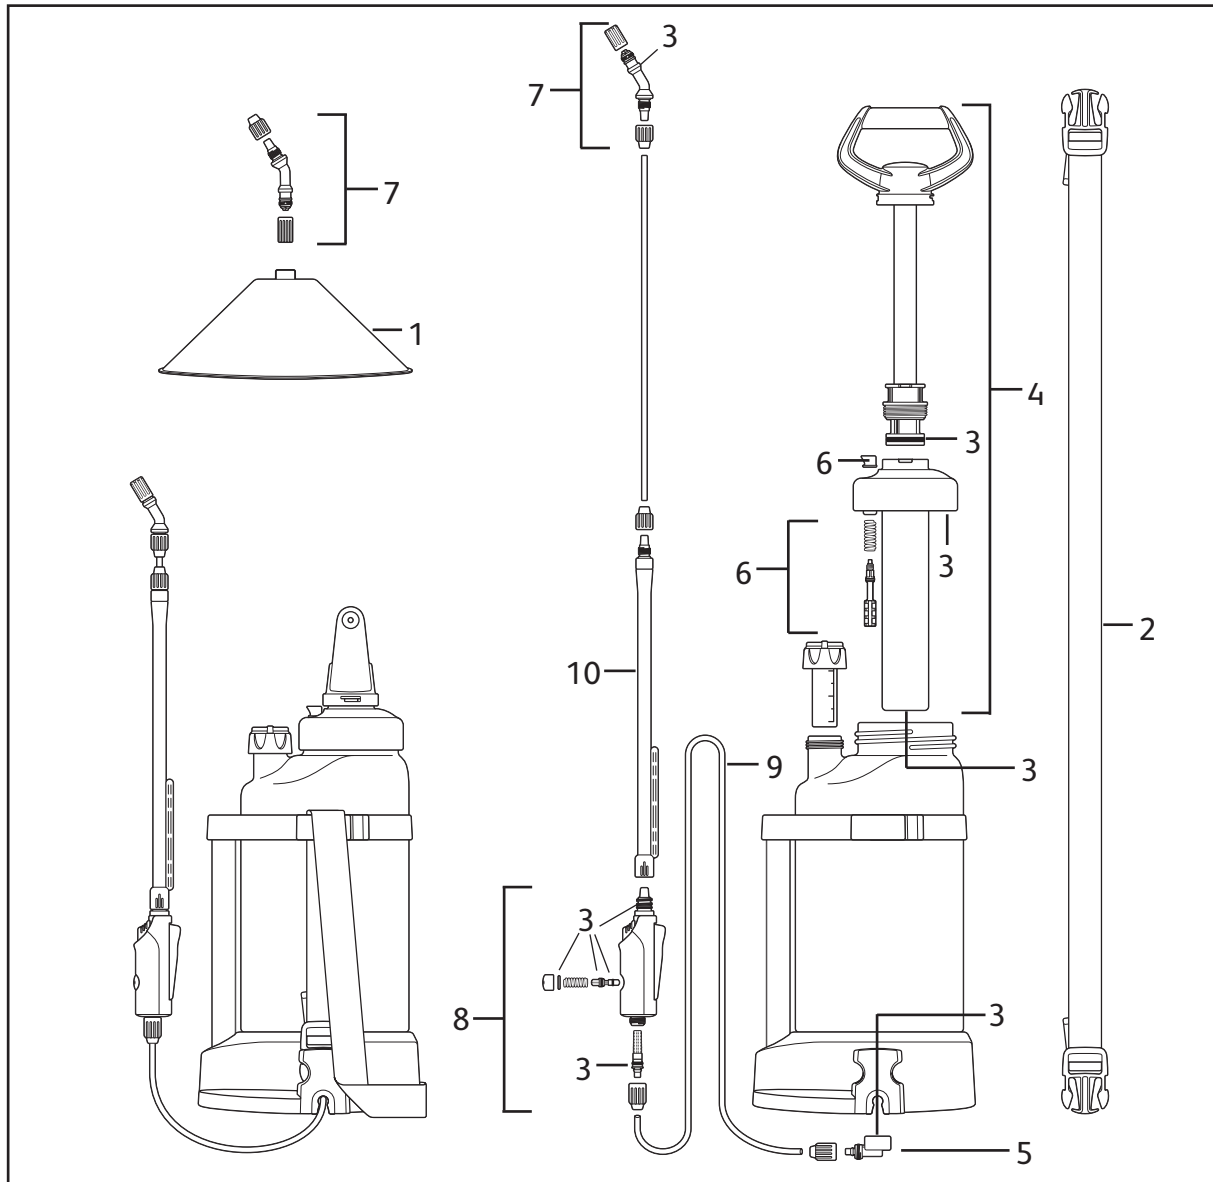

Pro 5L Pro 7L

4805
(obsolete)

4807

Description	Part Number
1 Weedkiller Cone	4112
2 Harness	Z71012
3 Annual Service Kit 5, 7, & 10L	4126
4 Pump Barrel - Pro	4129
5 Outlet Kit - Plus/Pro	4131
6 Pressure Release Assembly	4132
7 Spray Nozzle Set	4133
8 Trigger Spray Assembly	4135
9 Sprayer Hose	4099
10 Telescopic Lance 85cm	4107

HOZELOCK

Consumer Services
Hozelock Ltd.,
Midpoint Park,
Birmingham B76 1AB,
England.
Tel: +44 (0) 121 313 1122
www.hozelock.com