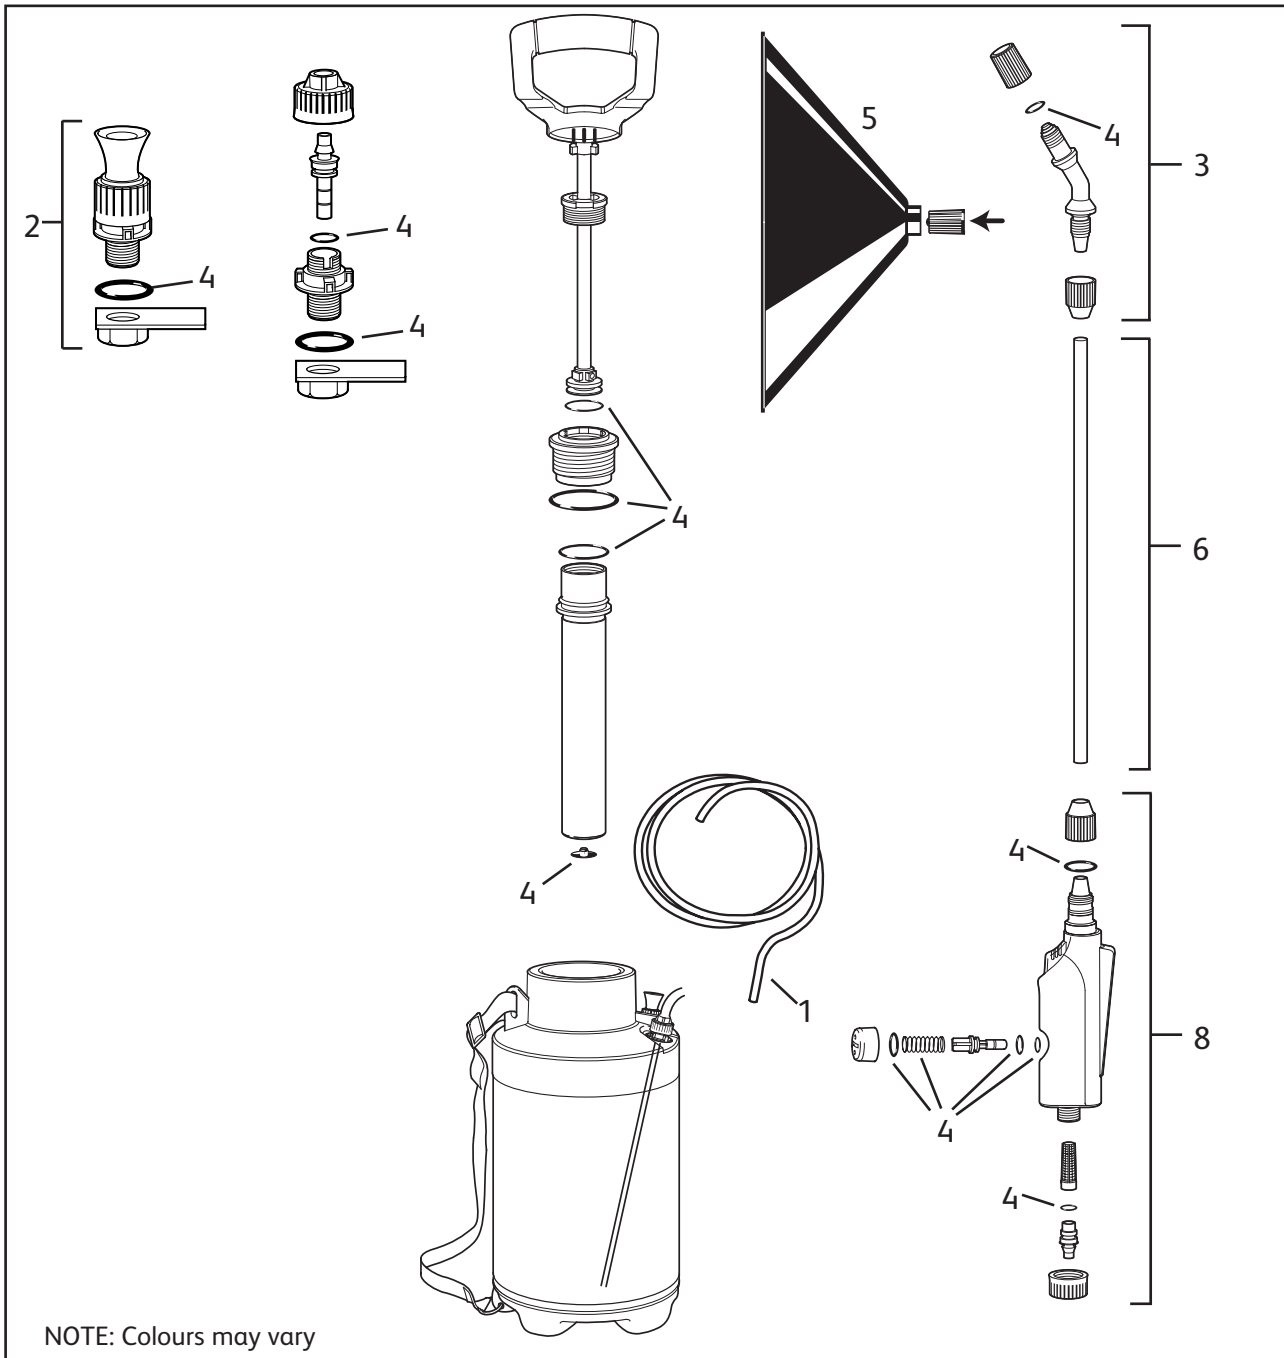

Weedkiller 5L

4465
(obsolete)

NOTE: Colours may vary

Description	Part Number
1 Hose	4099
2 Trigger Assembly (not shown)	4135/4105
3 Nozzle Set (inc. Fan Spray)	4103
4 Annual Service Kit	4092
5 Weedkiller Cone	4112*
6 Lance/Extension 30cm (inc extension adaptor)	4106
7 Telescopic lance 85cm (not shown)	4107
8 Trigger Assembly	4135

* Only compatible with 4103 nozzle

HOZELOCK

Consumer Services
Hozelock Ltd.,
Midpoint Park,
Birmingham B76 1AB.
England.
Tel: +44 (0) 121 313 1122
www.hozelock.com