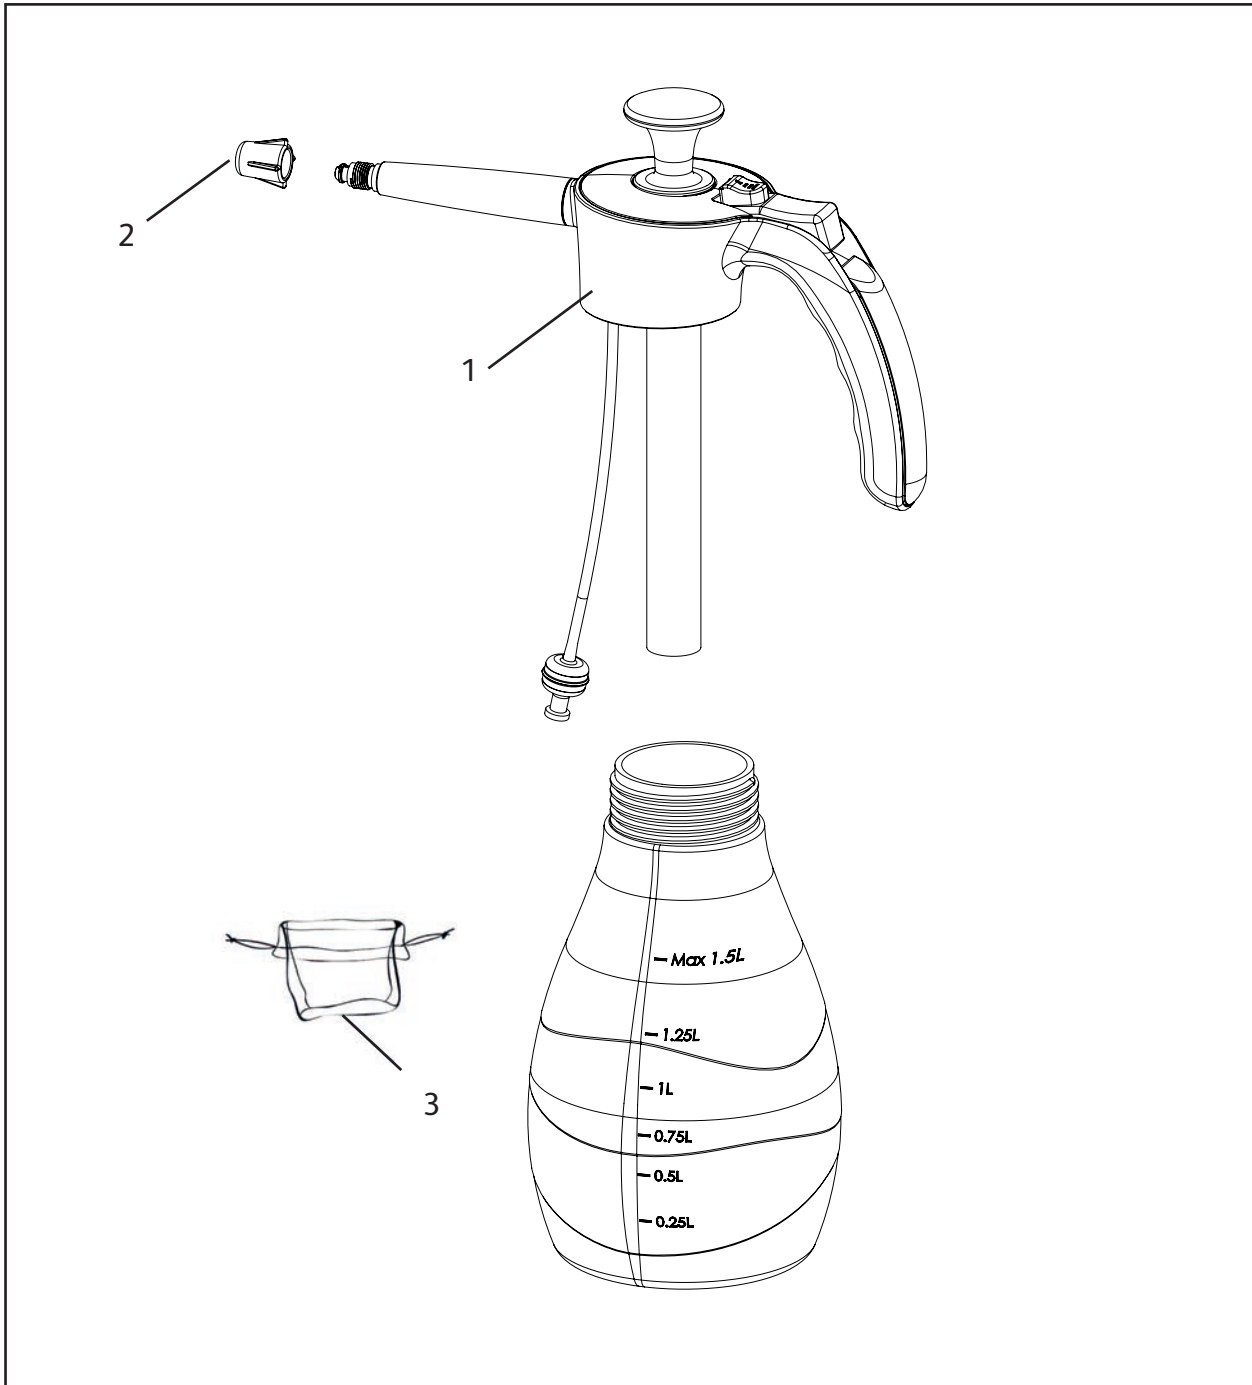

Description	Part Number
1 Sprayer Head	483722
2 Sprayer Nozzle	483720
3 Filter	483705

HOZELOCK

Consumer Services
Hozelock Ltd.,
Midpoint Park,
Birmingham B76 1AB,
England.
Tel: +44 (0) 121 313 1122
www.hozelock.com