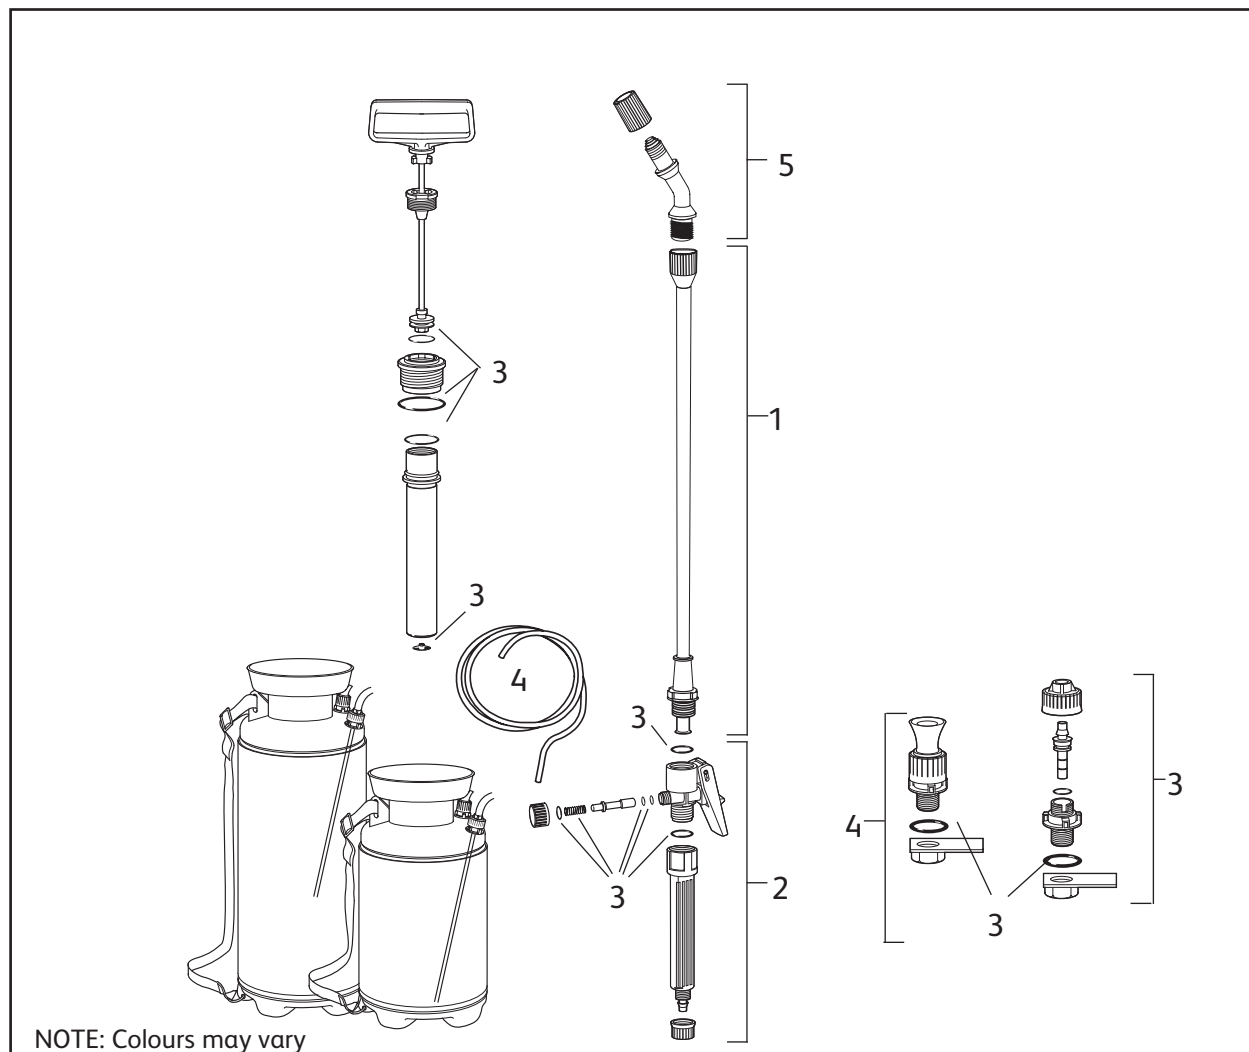

4005
(obsolete)

4007
(obsolete)

4010
(obsolete)

Description	Part Number
1 Lance/Extension 30cm (inc ext. adaptor)	4106
2 Trigger Assembly (includes lance handle)	4104
3 Annual Service Kit	4092
4 Hose	4099
5 Nozzle Set (inc. Fan Spray)	4103*
6 Weedkiller Cone (not shown)	4112