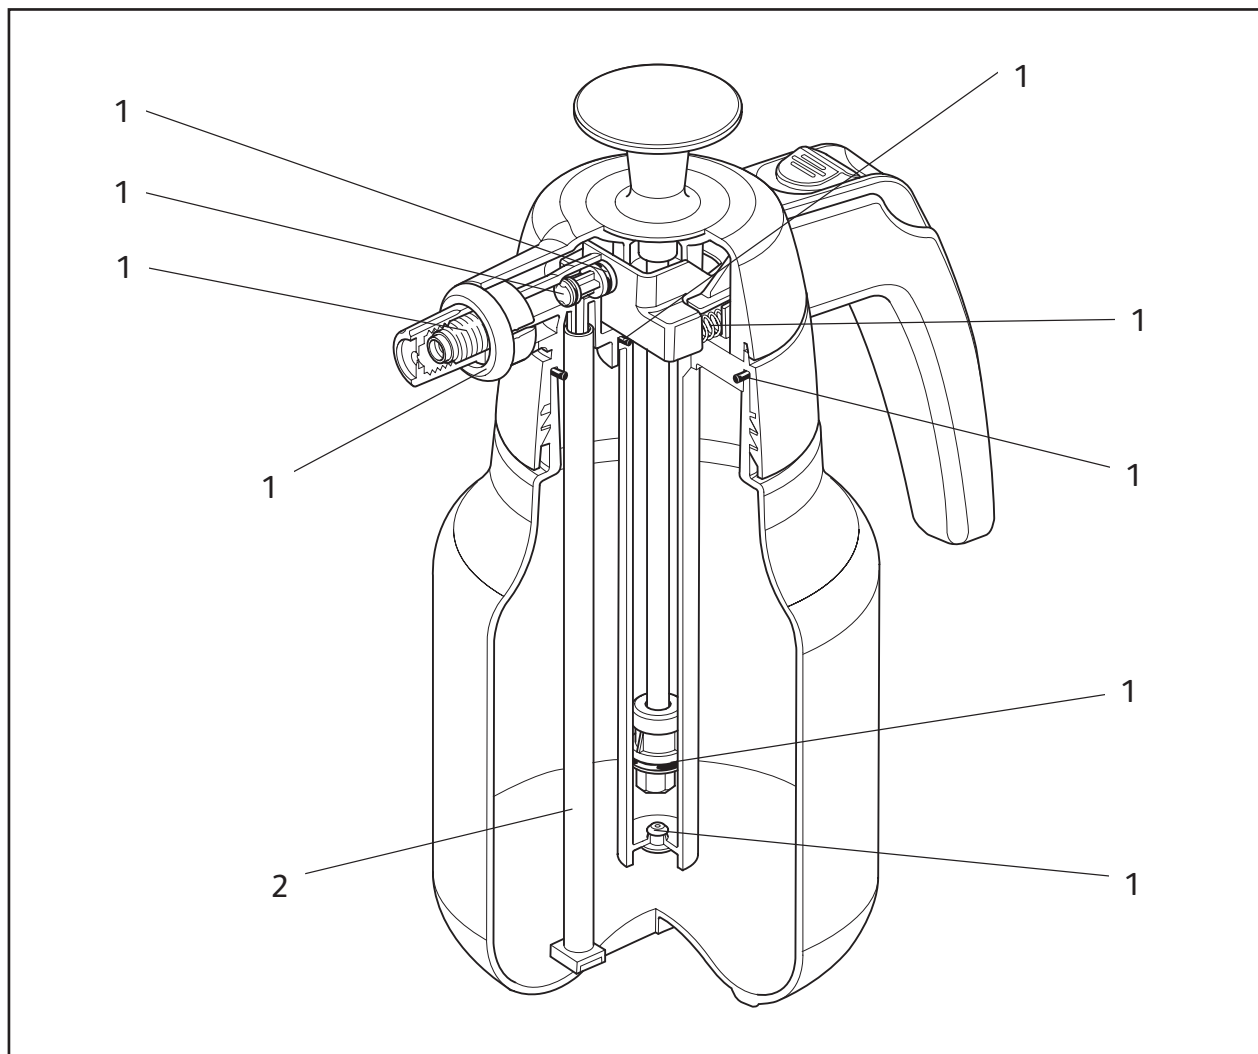

5102

Description	Part Number
1 Annual Service Kit (2 x piston springs, 1 x non-return valve, 6 x 'O' rings, 1 x nozzle)	4091
2 Dip tube and filter	74500-014

HOZELOCK

Consumer Services
Hozelock Ltd.,
Midpoint Park,
Birmingham B76 1AB,
England.
Tel: +44 (0) 121 313 1122
www.hozelock.com