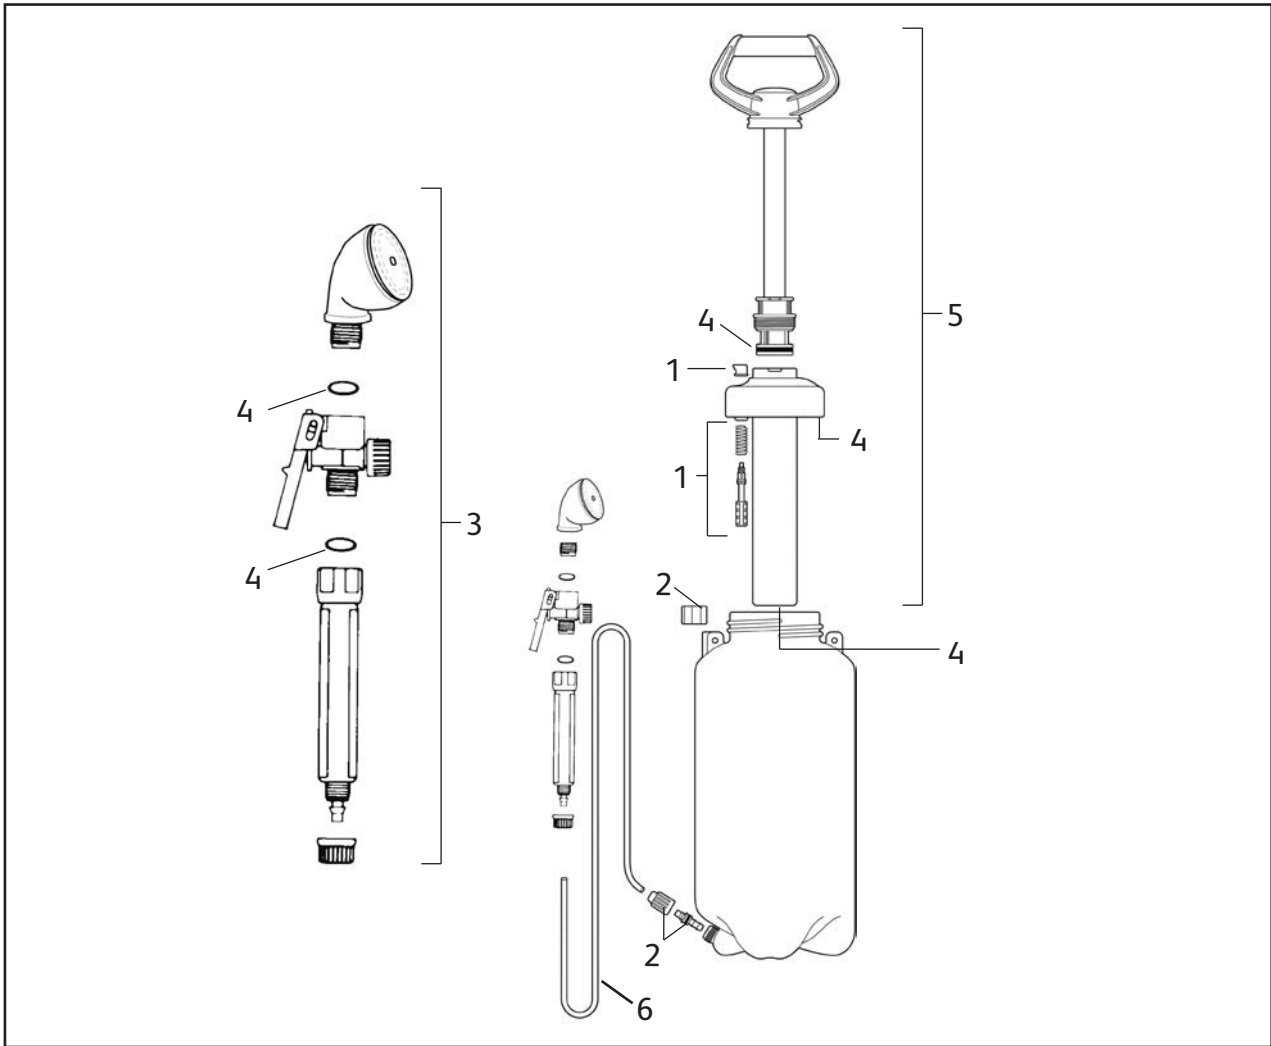

NOTE: Colours may vary

Description	Part Number
1 Pressure Valve	4132
2 Outlet Complete / Dip Tube	4130
3 Trigger Assembly & Rose Head (includes lance handle)	4115
4 Annual Service Kit	4125
5 Pump Assembly	4128
6 Hose	4099

HOZELOCK

Consumer Services
Hozelock Ltd.,
Midpoint Park,
Birmingham B76 1AB,
England.
Tel: +44 (0) 121 313 1122
www.hozelock.com