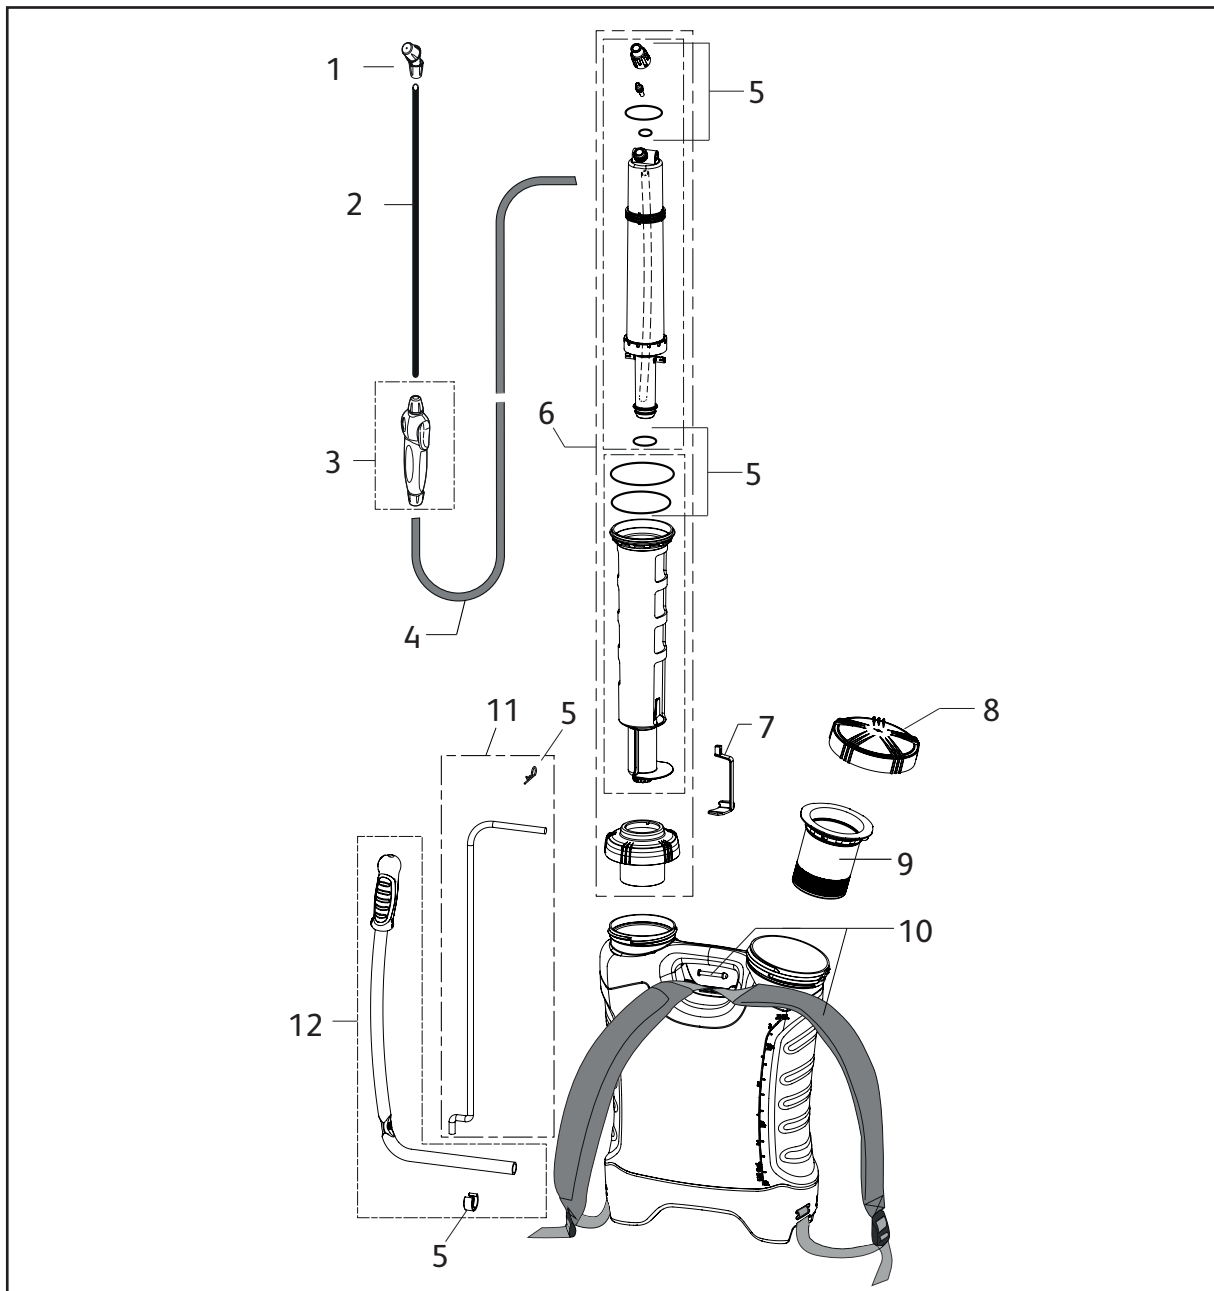

Hozelock Plus 12L Hozelock Plus 16L

Description	Part Number
1 Spray Nozzle Set	280043
2 Lance	283240
3 Trigger Assembly	284104
4 Hose	482587
5 Annual Service Kit	284084
6 Complete Pump Assembly	284101
7 Agitator	284088
8 Cap	284102
9 Filter	284087
10 Strap	280204
11 Metal link	284090
12 Pumping Arm	284103

HOZELOCK

Consumer Services
Hozelock Ltd.,
Midpoint Park,
Birmingham B76 1AB,
England.
Tel: +44 (0) 121 313 1122
www.hozelock.com