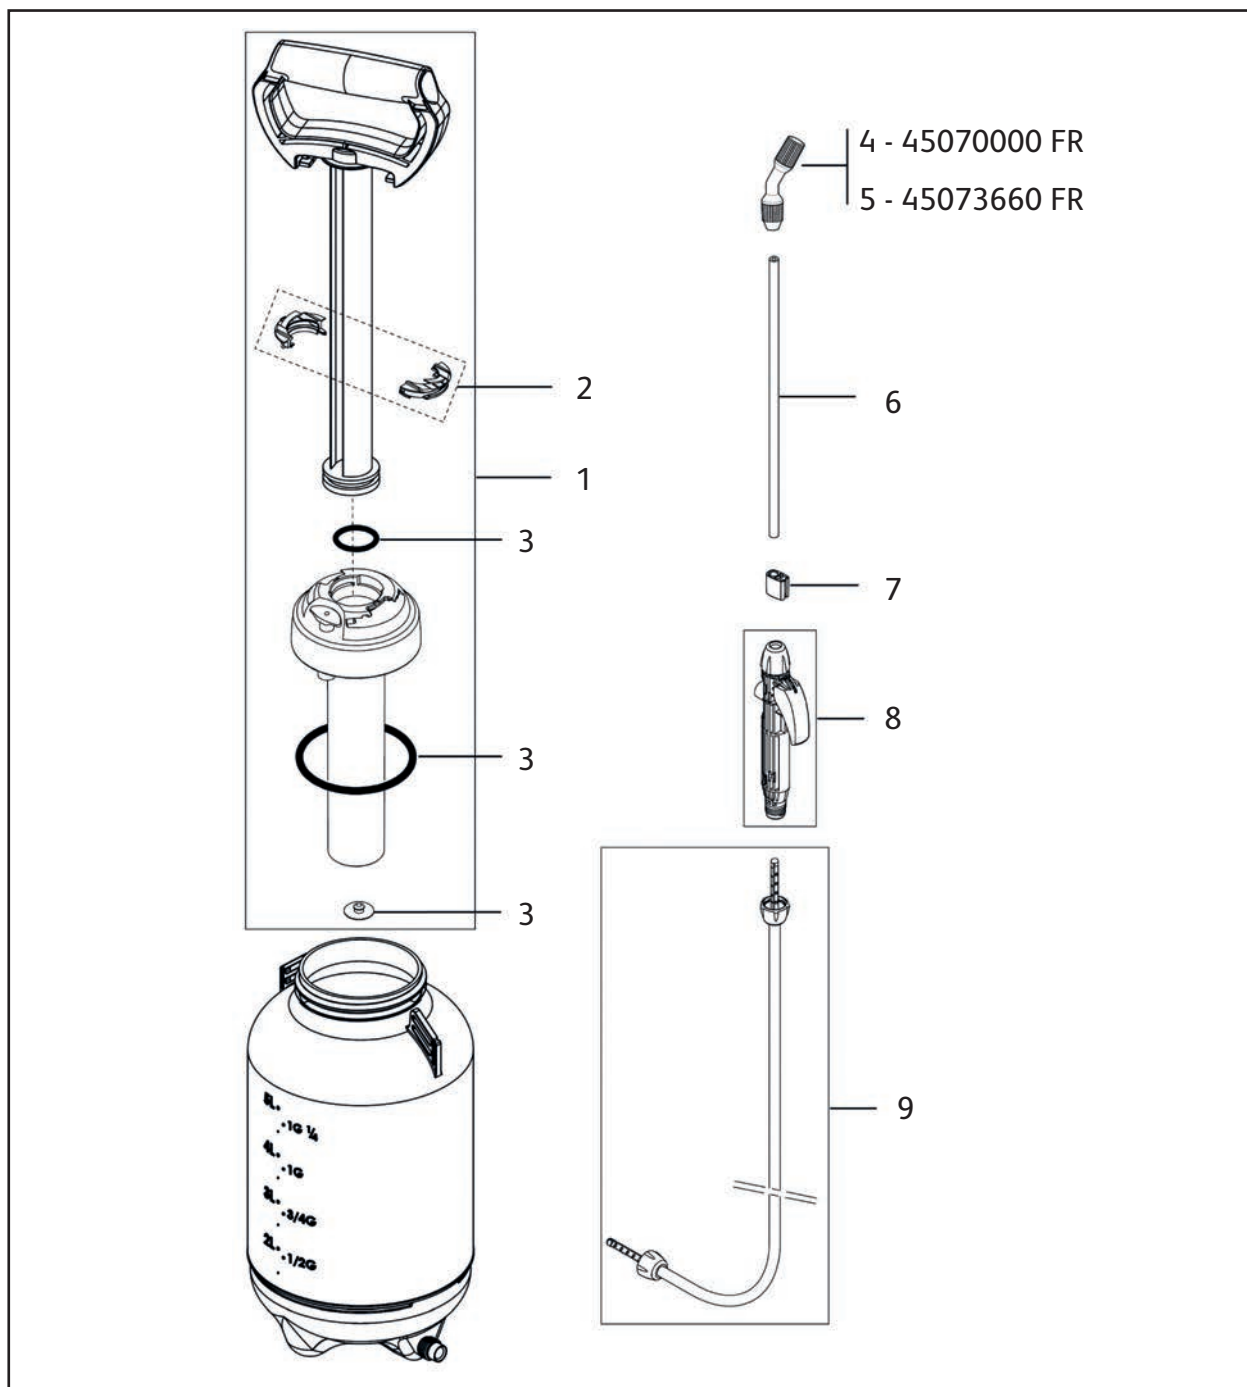

Description	Part Number
1 Pump Barrel Assembly	284026
2 Pump 1/2 Clips Set	283069
3 Annual Service Kit	284027
4 Spray Nozzle Set for 4507 0000 FR	90569-003
5 Spray Nozzle Set for 4507 3660 FR	90574-000
6 30 cm Aluminium Lance	43346
7 Lance Clip	482710
8 Trigger Assembly	282603
9 Hose Assembly	282602

HOZELOCK

Consumer Services
Hozelock Ltd.,
Midpoint Park,
Birmingham B76 1AB,
England.
Tel: +44 (0) 121 313 1122
www.hozelock.com