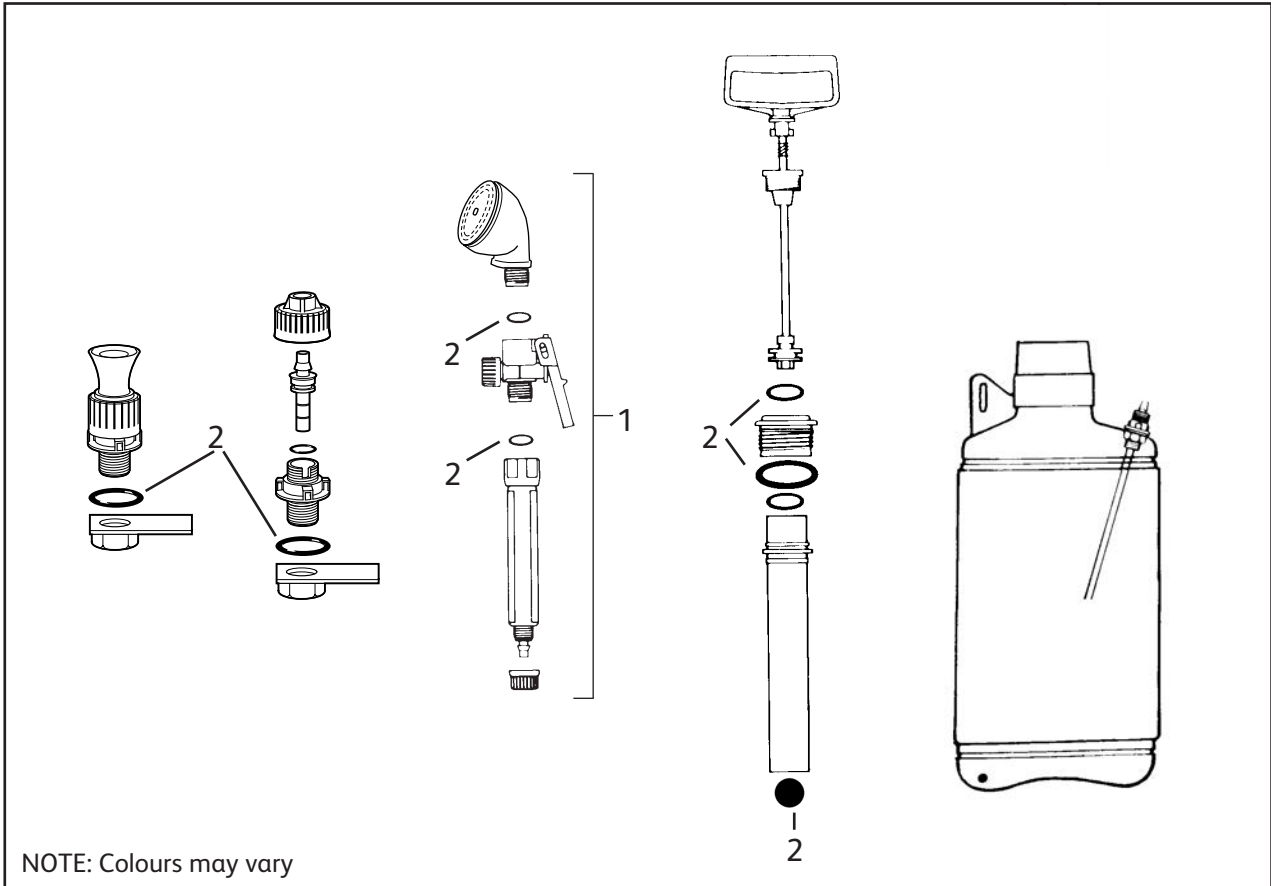

Car shower 5L

Flower shower 5L

Description	Part Number
1 Trigger Assembly & Rose Head (includes lance handle)	4115
2 Annual Service Kit	4092
3 Hose (not shown)	4099

HOZELOCK

Consumer Services
Hozelock Ltd.,
Midpoint Park,
Birmingham B76 1AB,
England.
Tel: +44 (0) 121 313 1122
www.hozelock.com