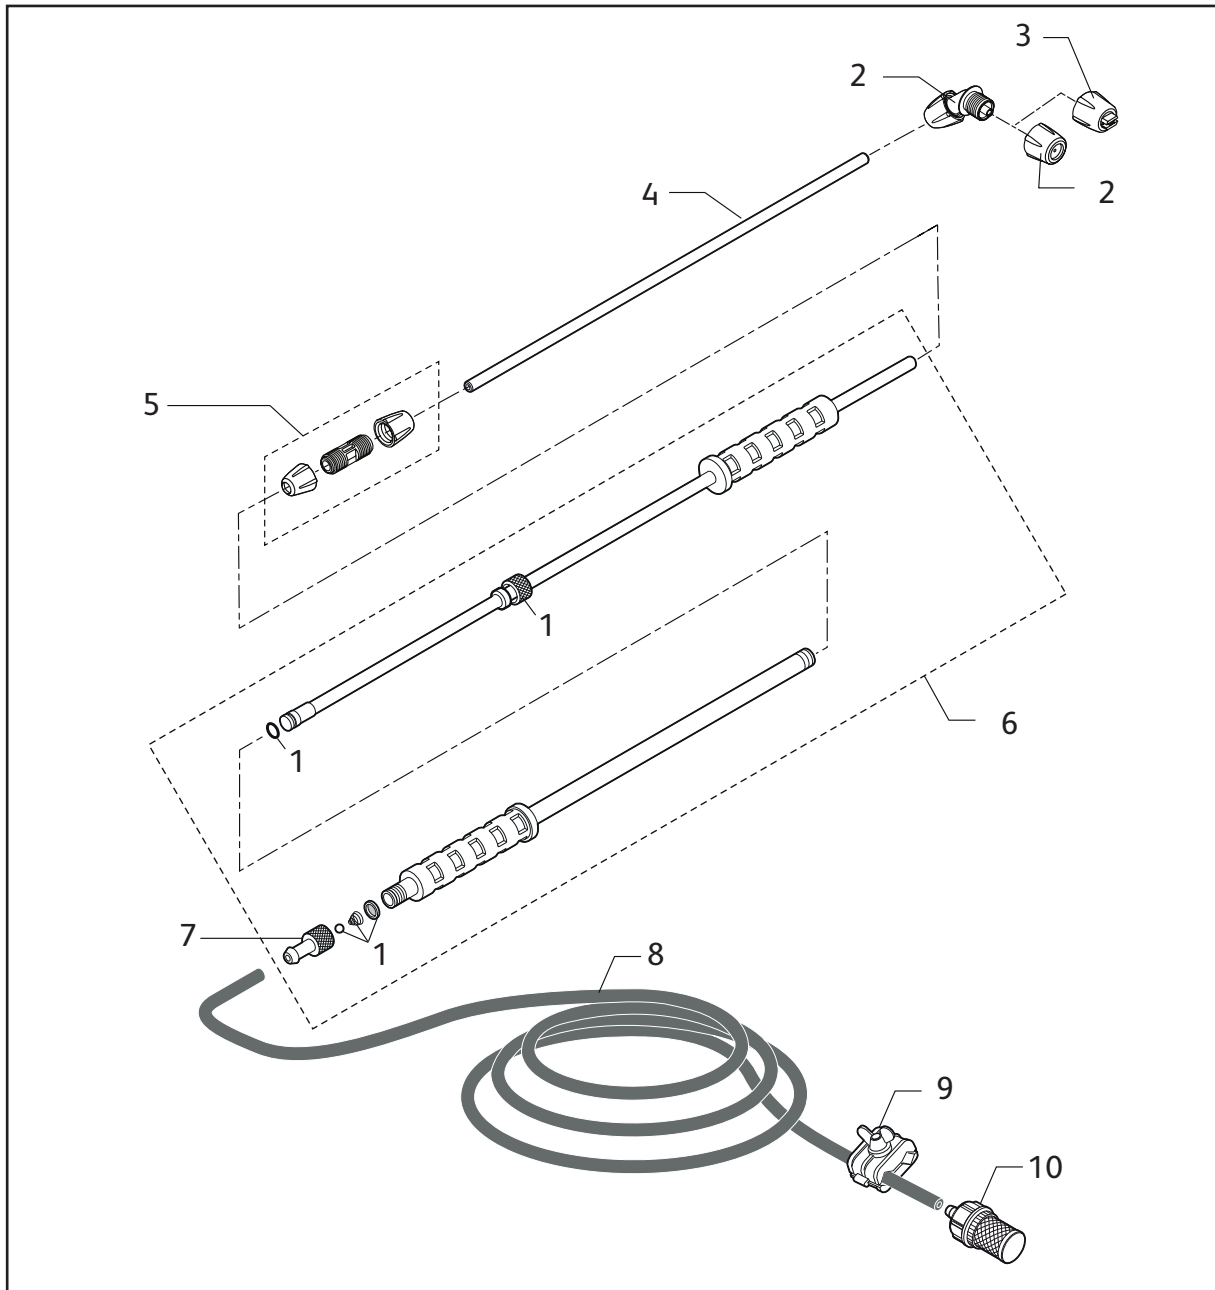

Description	Part Number
1 Annual Service Kit	283175
2 Hollow Cone Spray Nozzle	282768 +282770
3 Flat Fan Spray Nozzle	282768 +282458
4 Lance	282240
5 Extension lance connector	282903
6 Complete Pump Assembly	283176
7 Pump - hose connector	418173
8 Hose 10m	482983
9 Pliers	283179
10 Strainer	283178

HOZELOCK

Consumer Services
Hozelock Ltd.,
Midpoint Park,
Birmingham B76 1AB,
England.
Tel: +44 (0) 121 313 1122
www.hozelock.com