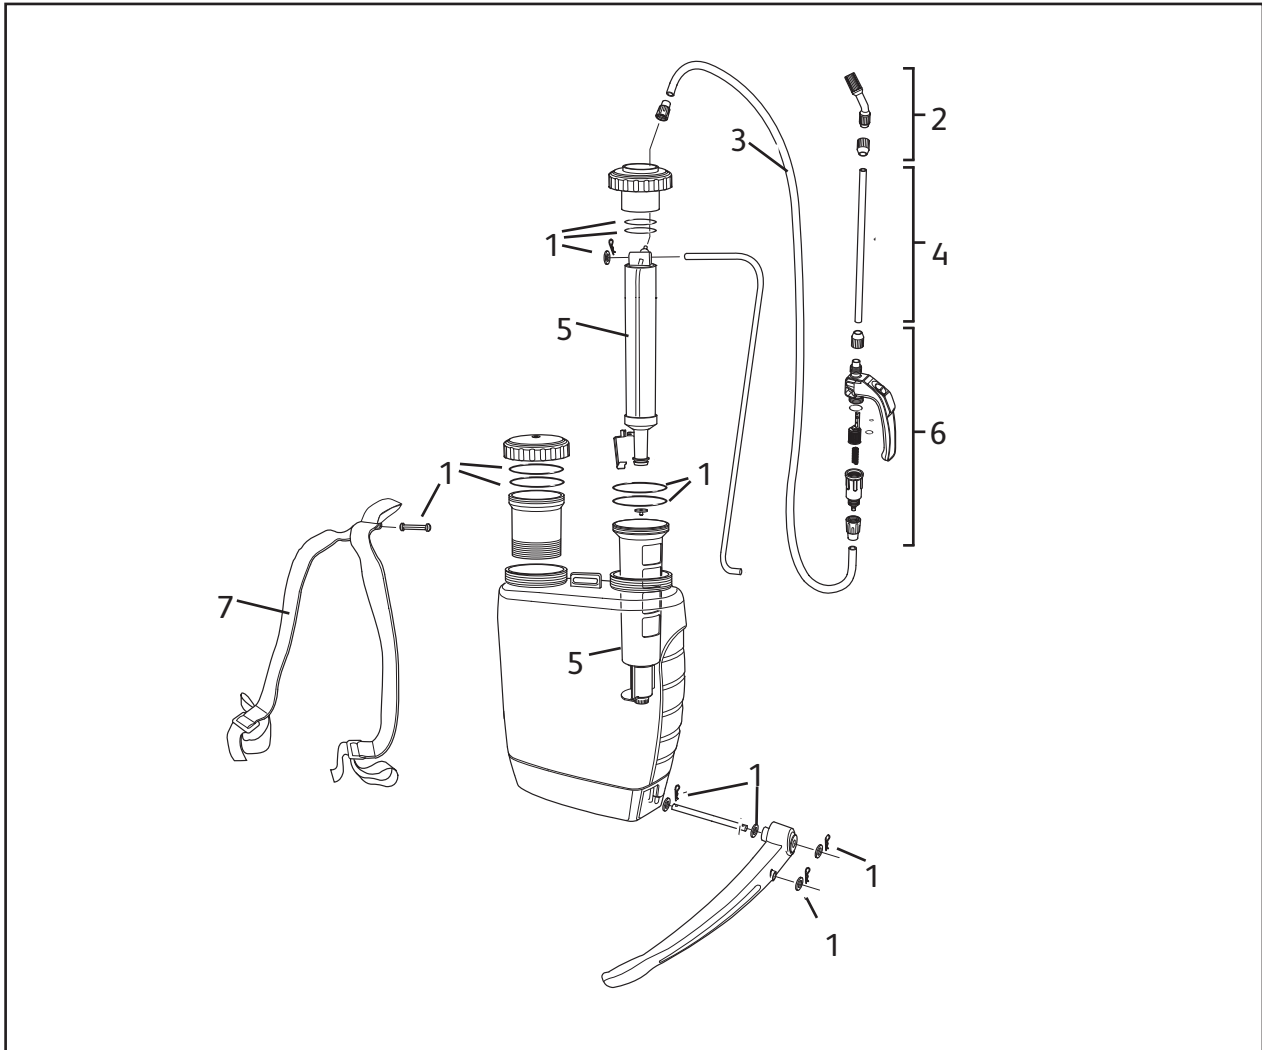

HOZELOCK

Consumer Services
 Hozelock Ltd.,
 Midpoint Park,
 Birmingham B76 1AB,
 England.
 Tel: +44 (0) 121 313 1122
www.hozelock.com

Killaspray 12L

4812
(obsolete)

Killaspray 12L

4522
(obsolete)

Description	Part Number
1 Annual Service Kit	4093
2 Nozzle Set (inc. Fan Spray)	4103
3 Knapsack Hose	4100
4 Lance/Extension 30cm (inc ext. adaptor)	4106
5 Pump Assembly	4097
6 Trigger Assembly	4105/4135
7 Harness	4109
8 Telescopic Lance 85cm (not shown)	4107