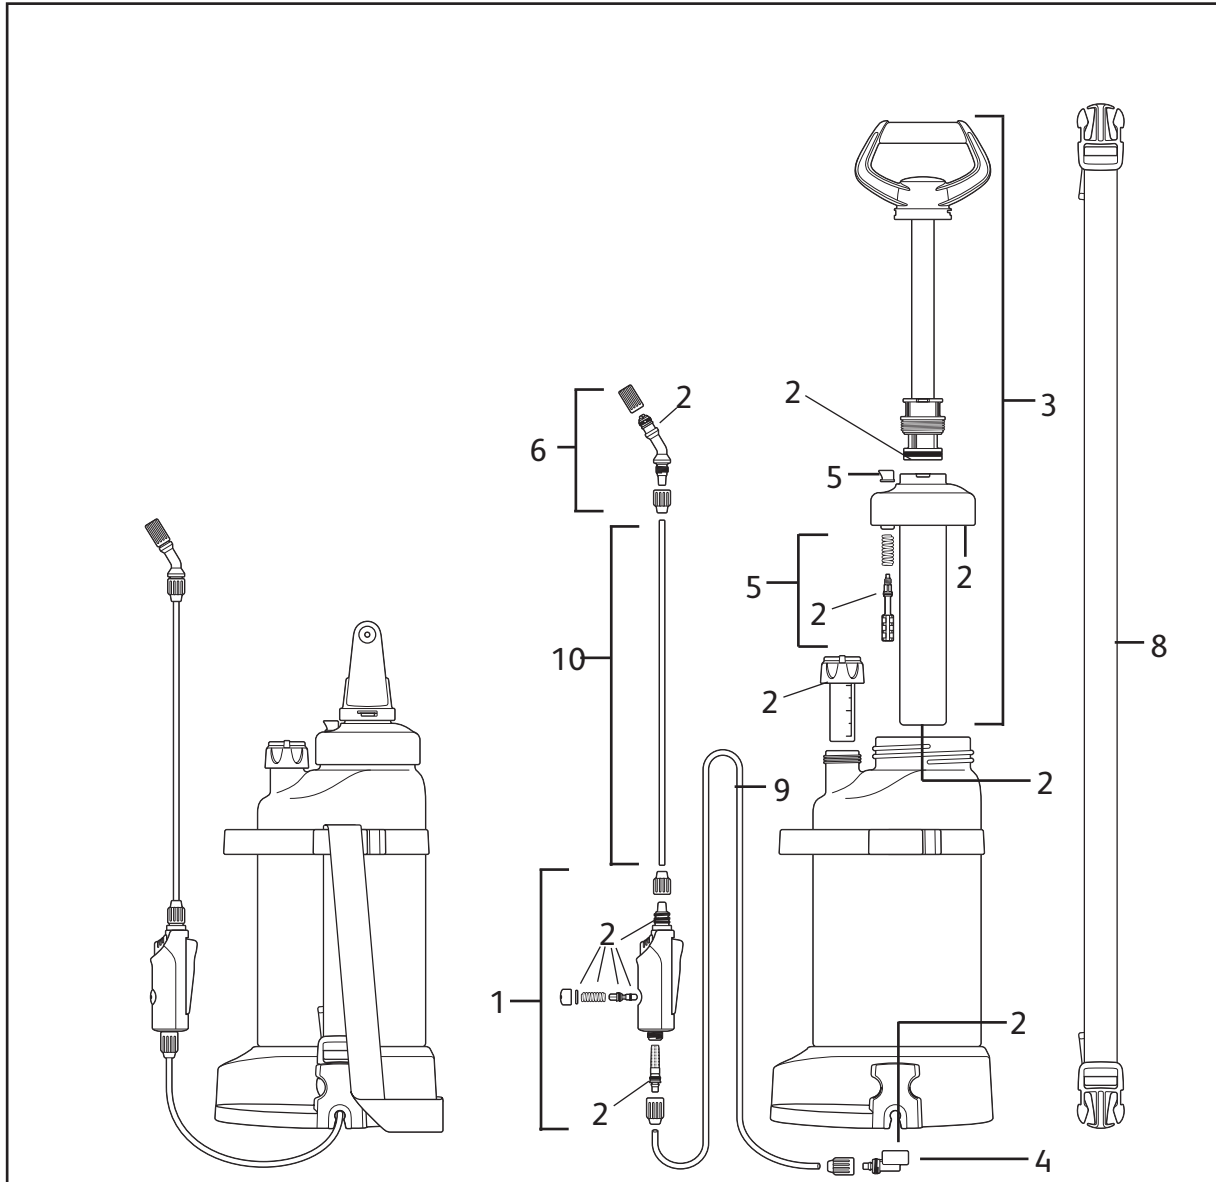

HOZELOCK

Consumer Services
Hozelock Ltd.,
Midpoint Park,
Birmingham B76 1AB,
England.
Tel: +44 (0) 121 313 1122
www.hozelock.com

Plus 5L Plus 7L Plus 10L

4705

4707

4710

Description	Part Number
1 Trigger Assembly	4135
2 Annual Service Kit - 5, 7 & 10L	4125
3 Pump Barrel - Standard/Plus	4128
4 Outlet Kit - Plus/Pro	4131
5 Pressure Release Assembly	4132
6 Spray Nozzle Set	4103
7 Telescopic Lance 85cm (not shown)	4107
8 Harness*	Z71012
9 Sprayer Hose	4099
10 Lance/Extension 30cm (inc ext. adaptor)	4106