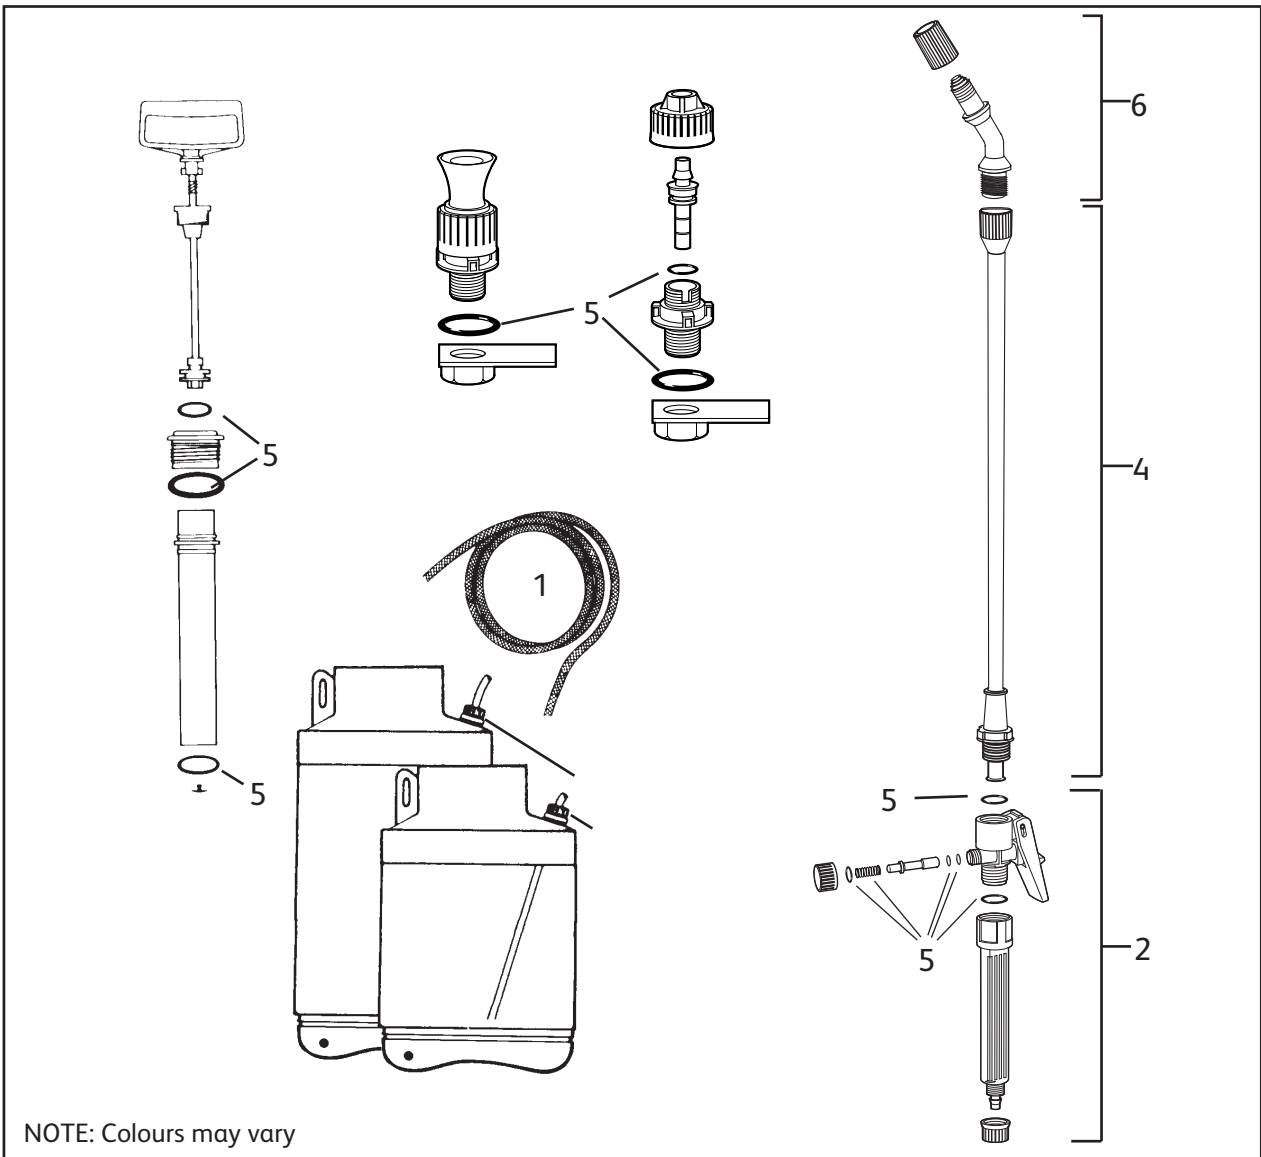

Courier 3L

Courier 5L

4043
(obsolete)

4045
(obsolete)

NOTE: Colours may vary

Description	Part Number
1 Hose	4099
2 Trigger Assembly (inc lance handle)	4104
3 Strap (not shown)	4110
4 Lance/Extension 30cm (inc extension adaptor)	4106
5 Annual Service Kit	4092
6 Nozzle Set (inc. Fan Spray)	4103
7 Weedkiller Cone (not shown)	4112