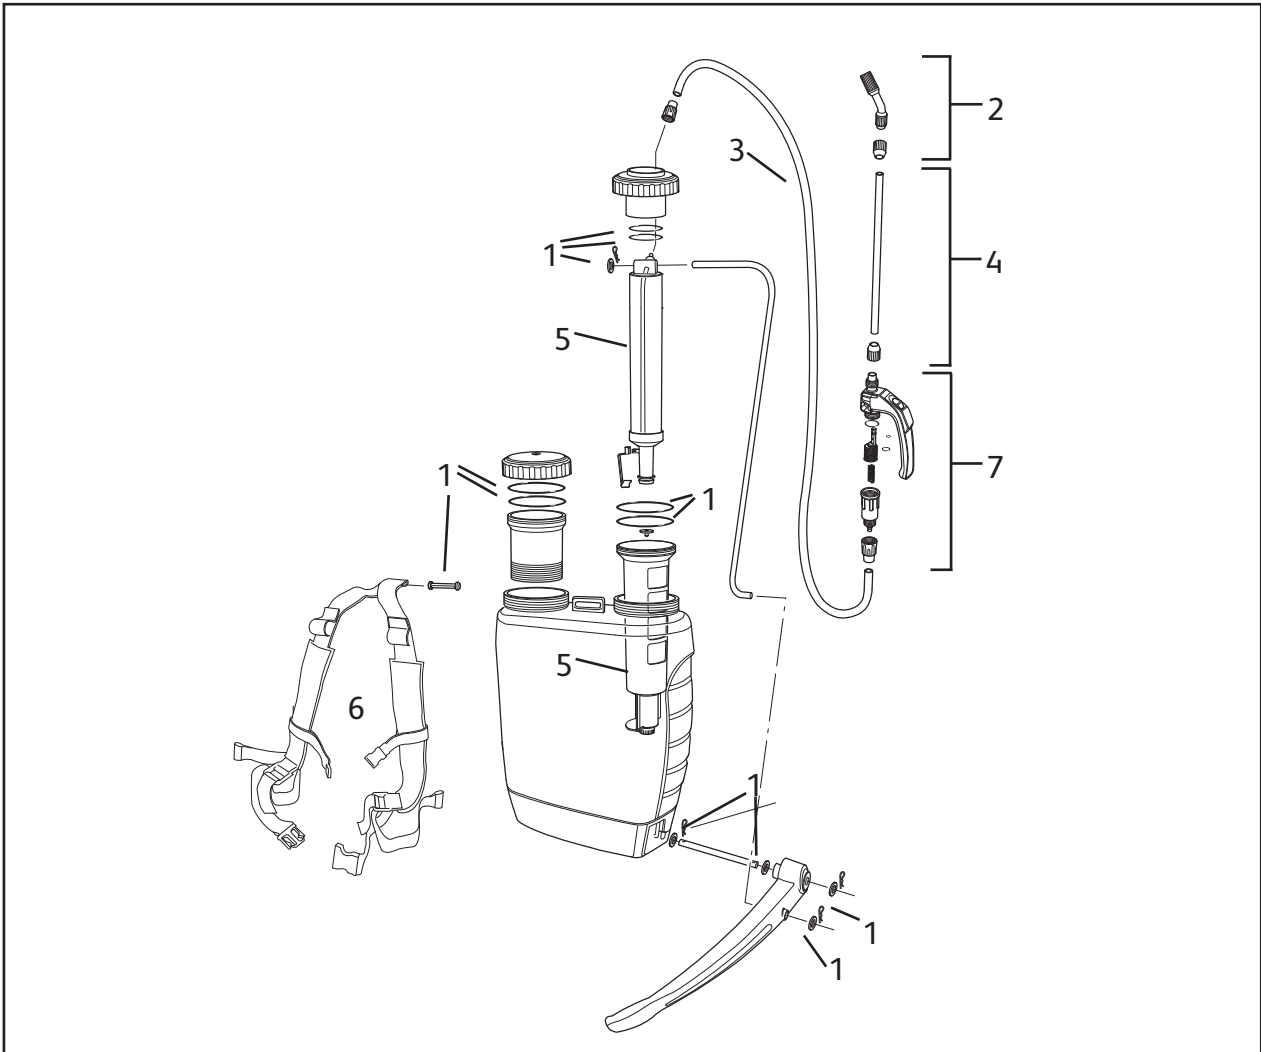

Description	Part Number
1 Annual Service Kit	4093
2 Nozzle Set (inc. Fan Spray)	4103*
3 Knapsack Hose	4100
4 Extension Lance 30cm	4106*
Telescopic Lance 85cm (not shown)	4107*
5 Pump Assembly	4097
6 Harness	4109
7 Trigger Assembly	4105/4135

* Compatible only if the complete lance is changed to all new parts (4103 + 4106 or 4103 + 4107)

HOZELOCK

Consumer Services
Hozelock Ltd.,
Midpoint Park,
Birmingham B76 1AB.
England.
Tel: +44 (0) 121 313 1122
www.hozelock.com