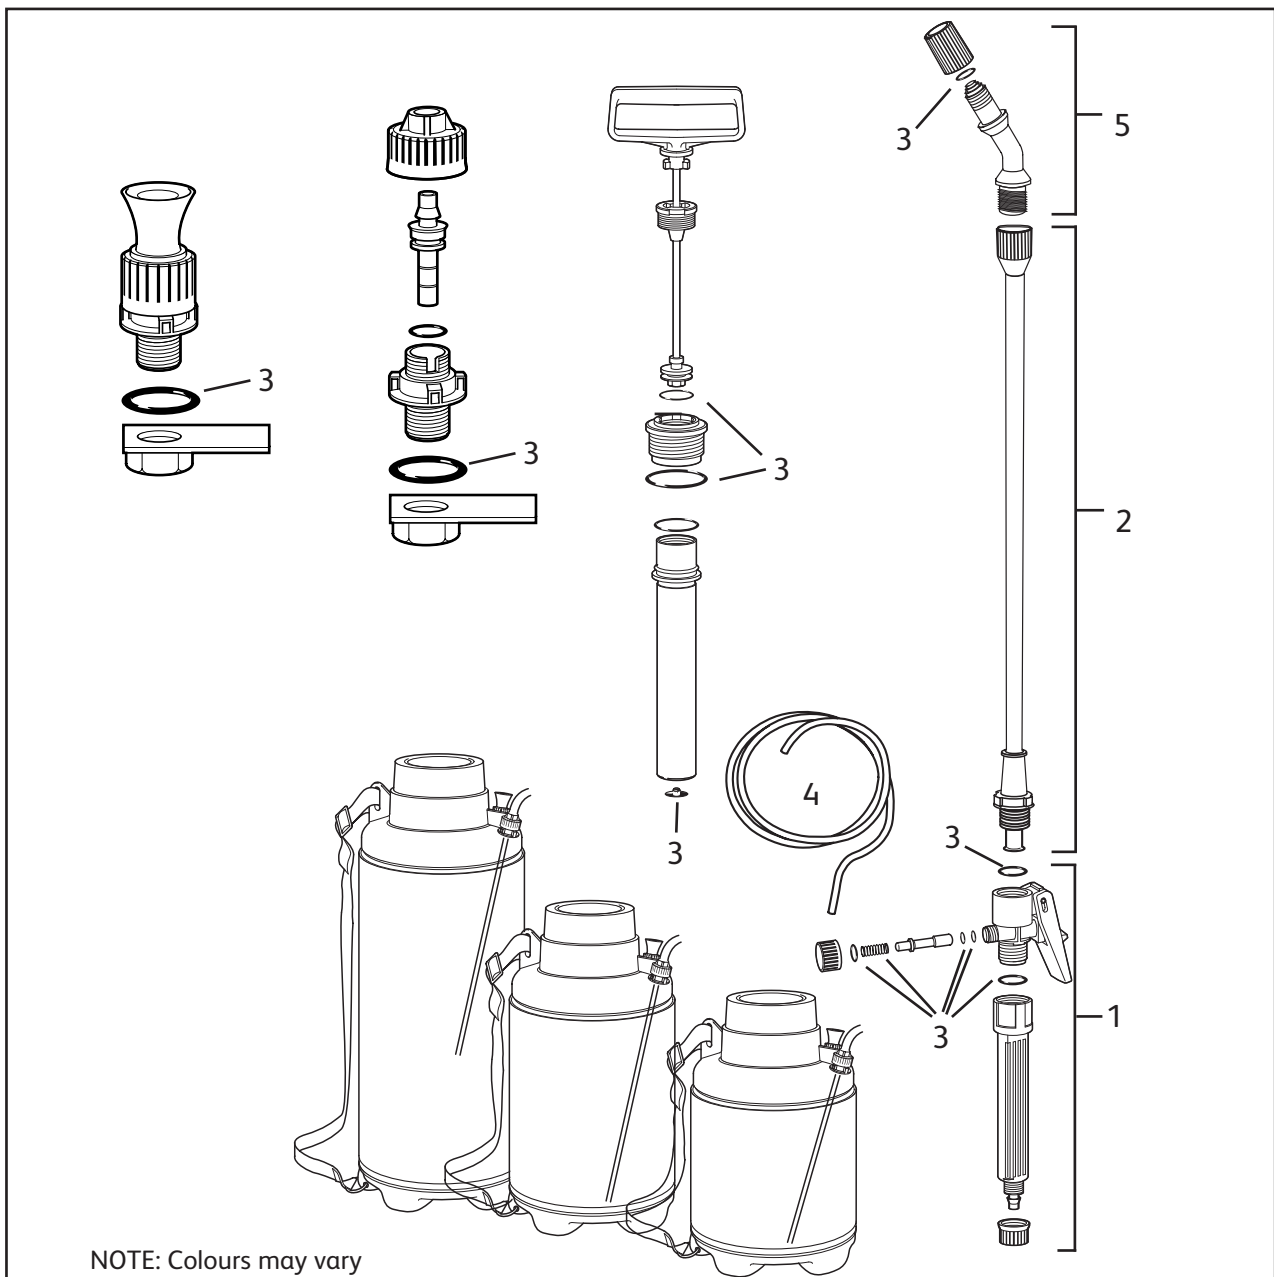

Killaspray 3L

Killaspray 5L

Killaspray 8L

4513
(obsolete)

4515

4518

Description	Part Number
1 Trigger Assembly (inc lance handle)	4104
2 Lance/Extension 30cm (inc extension adaptor)	4106
3 Annual Service Kit	4092
4 Hose	4099
5 Nozzle Set (inc. Fan Spray)	4103
6 Weedkiller Cone (not shown)	4112

HOZELOCK

Consumer Services
Hozelock Ltd.,
Midpoint Park,
Birmingham B76 1AB.
England.
Tel: +44 (0) 121 313 1122
www.hozelock.com