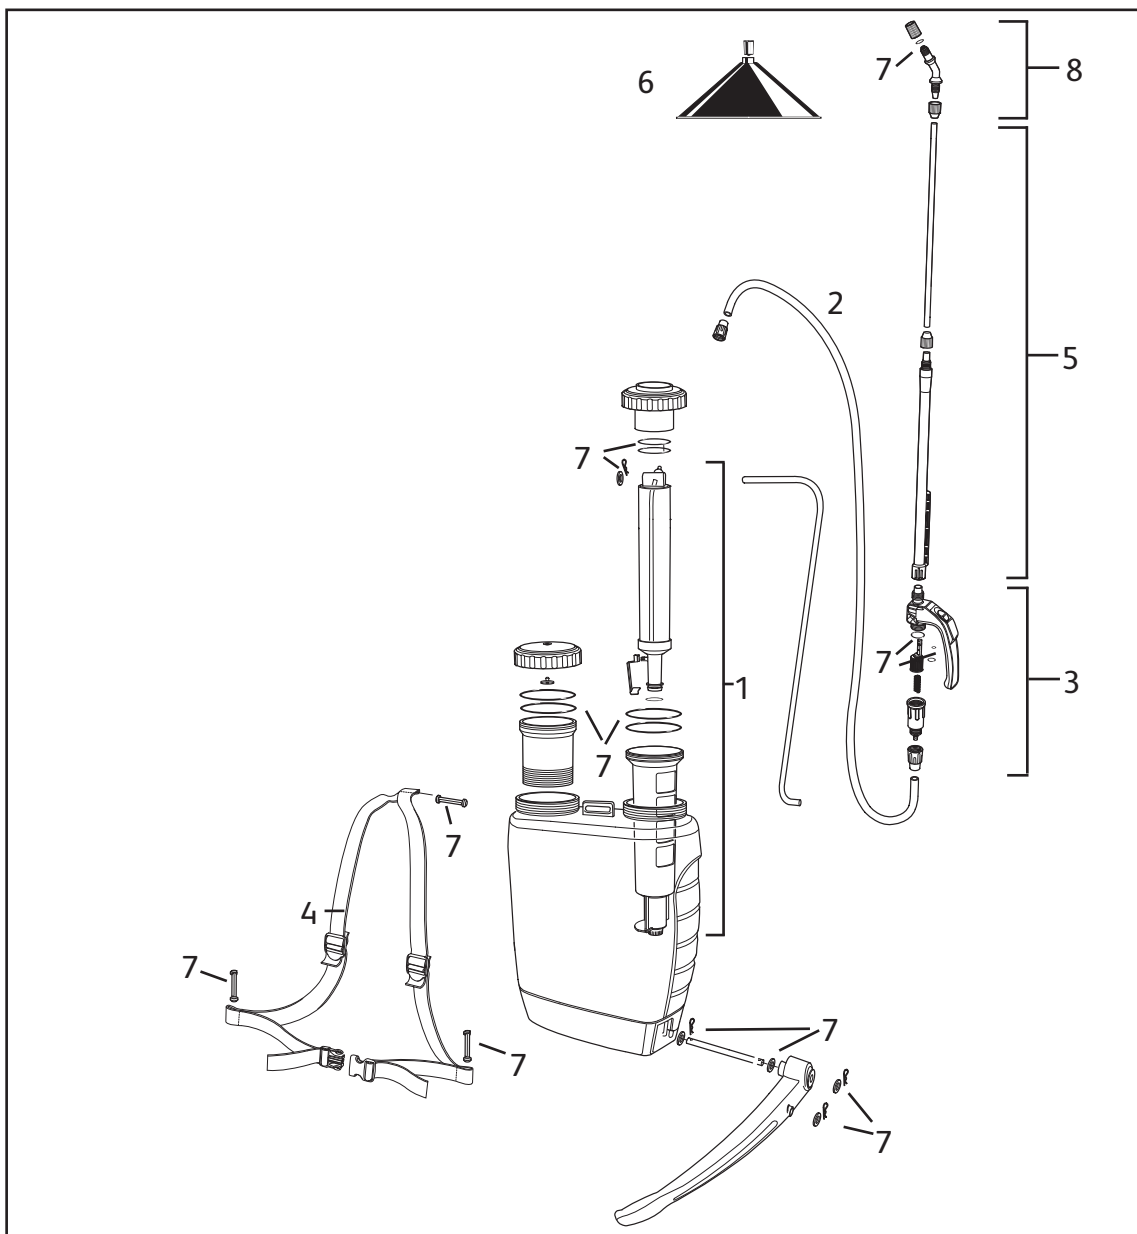

HOZELOCK

Consumer Services
Hozelock Ltd.,
Midpoint Park,
Birmingham B76 1AB,
England.
Tel: +44 (0) 121 313 1122
www.hozelock.com

Description	Part Number
1 Nozzle holder	282768
2 Anvil nozzle	282769
3 Flat fan nozzle	282770
4 Hollow cone nozzle	282723
5 Lance	451338
6 Extension lance connector	282903
7 Trigger Assembly	284104
8 Hose	283074
9 Annual Service Kit	284027
10 Complete Pump Assembly	283067
11 Dosing cap	284155
12 Tank top with handle	284157
13 Strap	283072
14 Tank base	284156

HOZELOCK

Consumer Services
 Hozelock Ltd.,
 Midpoint Park,
 Birmingham B76 1AB,
 England.
 Tel: +44 (0) 121 313 1122
www.hozelock.com

FROM 2008

Killaspray 12L

Killaspray 16L

4612
(obsolete)

4616
(obsolete)

Description	Part Number
1 Complete Pump Assembly	4097
2 1.3m Grey Hose	4100
3 Trigger Assembly	4105
4 Strap	4109
5 Telescopic Lance 85cm	4107
6 Weedkiller Hood & Fan Spray	4112
7 Annual Service Kit	4093
8 Replacement Nozzles Kit (Jet & Fan)	4103
9 Extension Lance 30cm (not shown)	4106