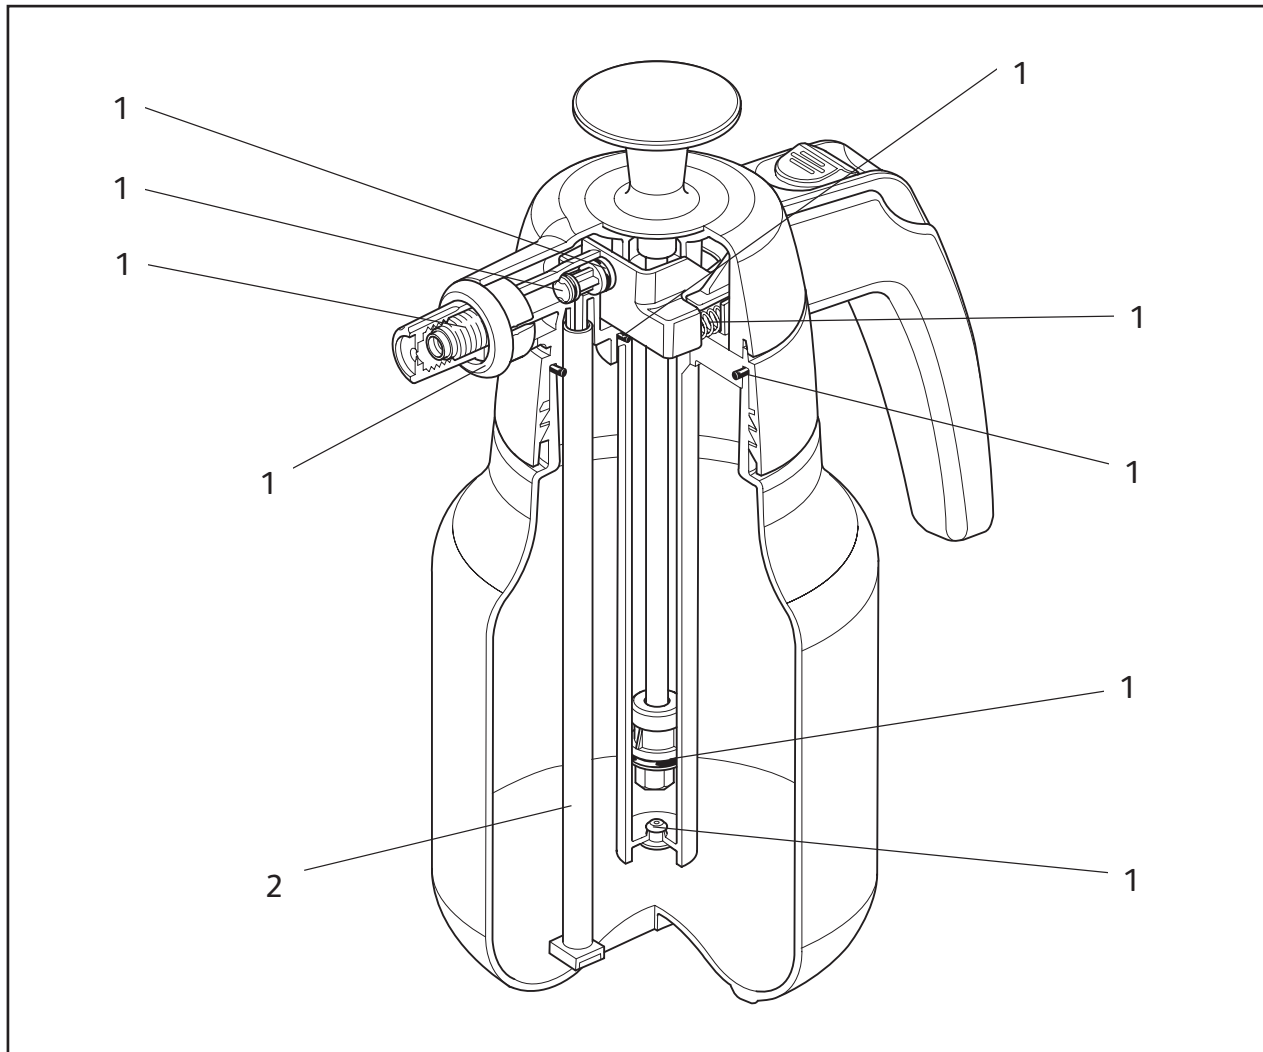

Polyspray 2 Weedspray 2

4075

4076

Description	Part Number
1 Annual Service Kit (2 x piston springs, 1 x non-return valve, 6 x 'O' rings, 1 x nozzle)	4091
2 Dip tube and filter	74500-014

HOZELOCK

Consumer Services
Hozelock Ltd.,
Midpoint Park,
Birmingham B76 1AB,
England.
Tel: +44 (0) 121 313 1122
www.hozelock.com