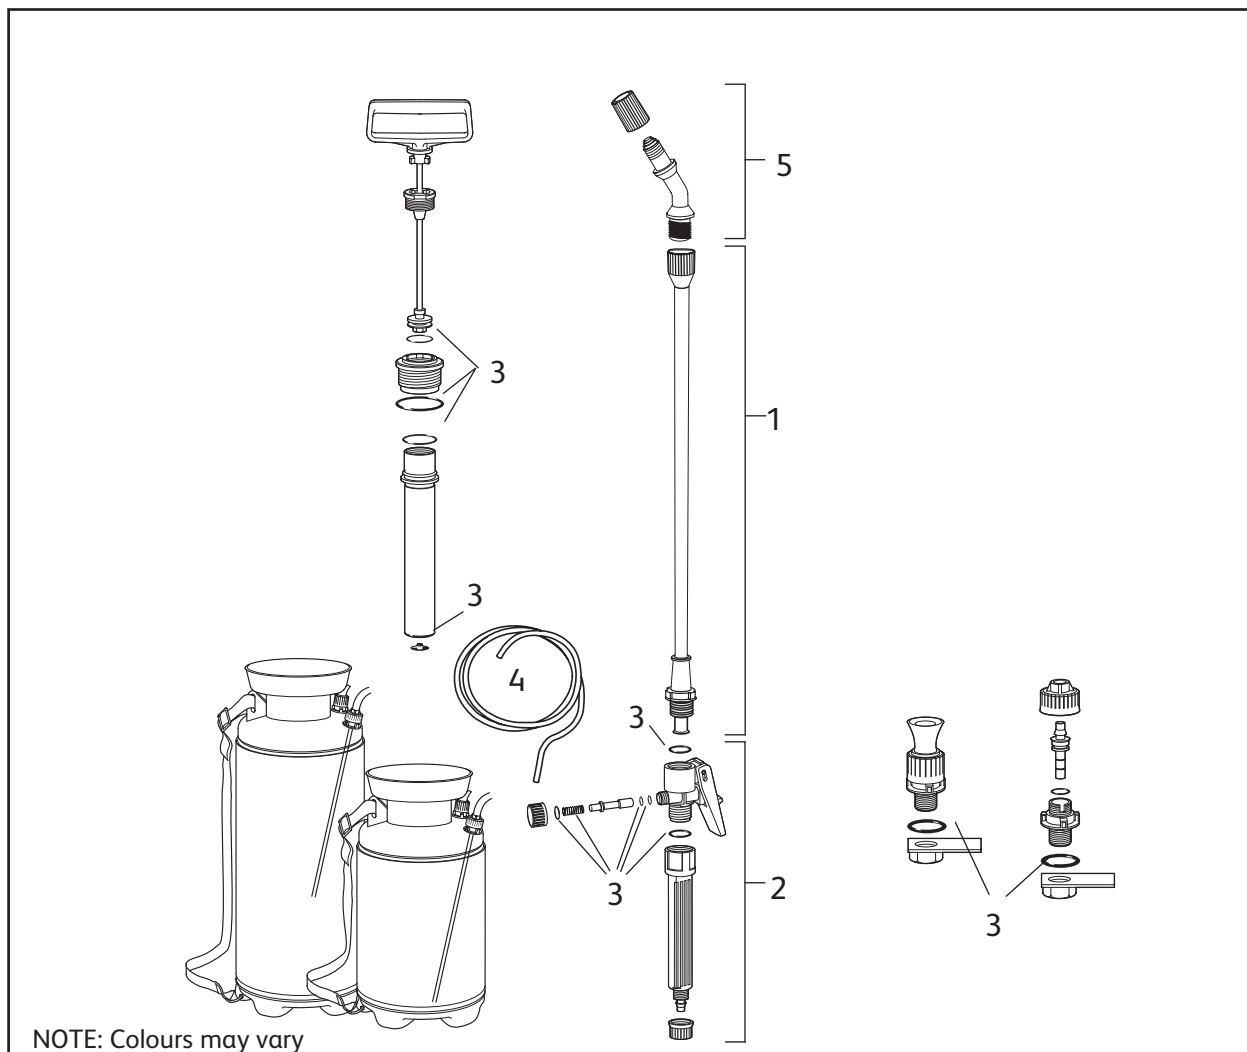

Promotional 3L Promotional 5L Promotional 8L

4443
(obsolete)

4445
(obsolete)

4448
(obsolete)

NOTE: Colours may vary

Description	Part Number
1 Lance/Extension 30cm (inc extension adaptor)	4106
2 Trigger Assembly (inc lance handle)	4104
3 Annual Service Kit	4092
4 Hose	4099
5 Nozzle Set (inc. Fan Spray)	4103
6 Weedkiller Cone (not shown)	4112

HOZELOCK

Consumer Services
Hozelock Ltd.,
Midpoint Park,
Birmingham B76 1AB.
England.
Tel: +44 (0) 121 313 1122
www.hozelock.com