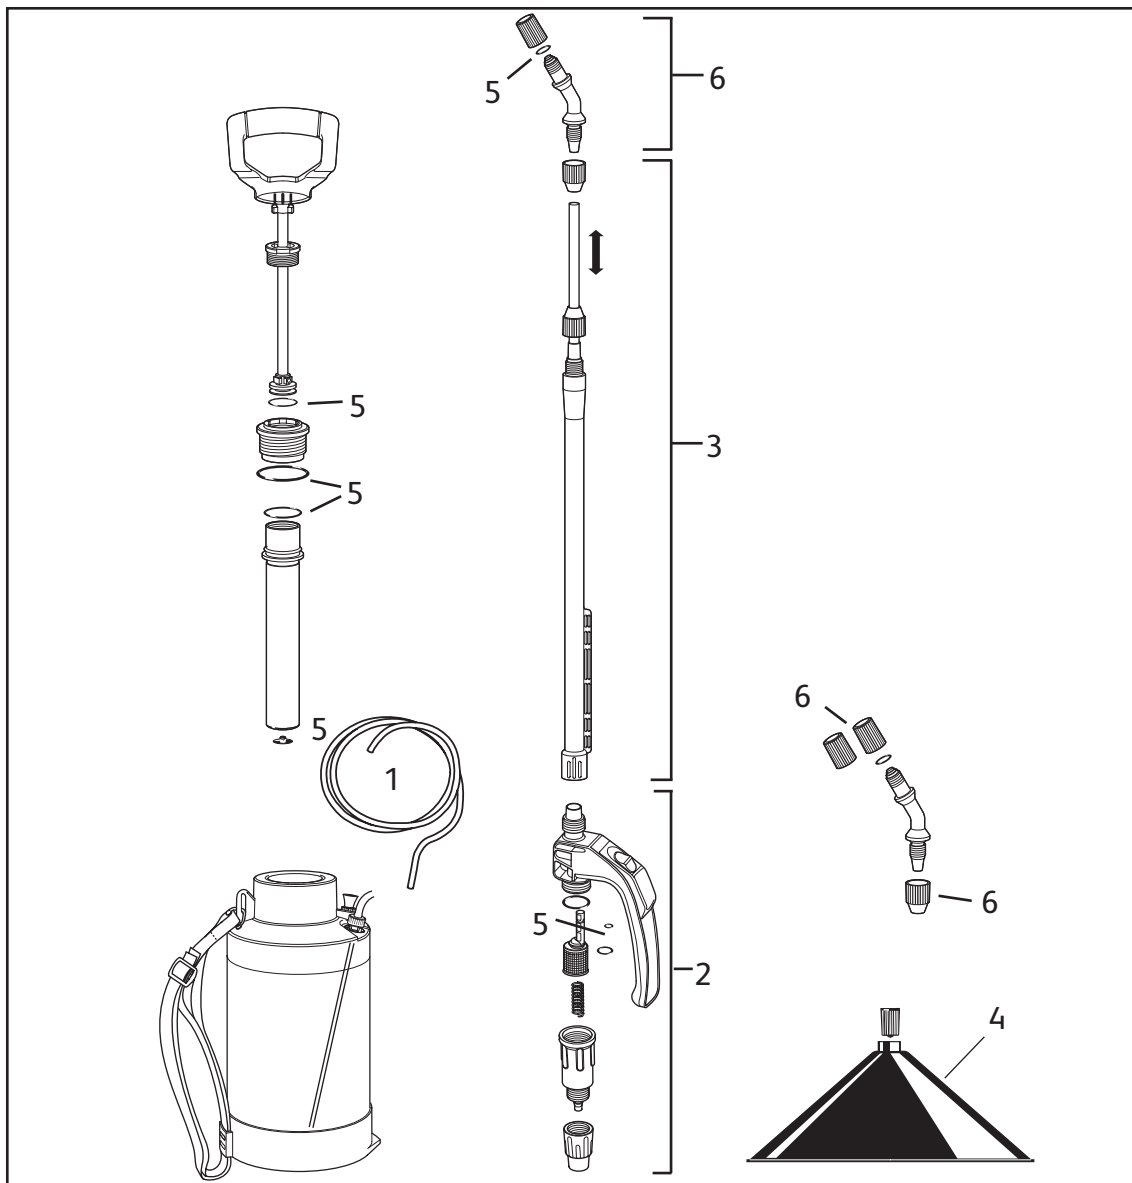

FROM 2008

Killaspray Plus 5L

Killaspray Plus 7L

Killaspray Plus 10L

4905
(obsolete)

4907
(obsolete)

4910
(obsolete)

Description	Part Number
1 Grey Hose	4099
2 Trigger Assembly	4105/4135
3 Telescopic Lance 85cm	4107
4 Weedkiller Hood & Fan Spray	4112
5 Annual Service Kit	4092
6 Replacement Nozzles Kit (Jet & Fan)	4103
7 Extension Lance 30cm (not shown)	4106

HOZELOCK

Consumer Services
Hozelock Ltd.,
Midpoint Park,
Birmingham B76 1AB,
England.
Tel: +44 (0) 121 313 1122
www.hozelock.com