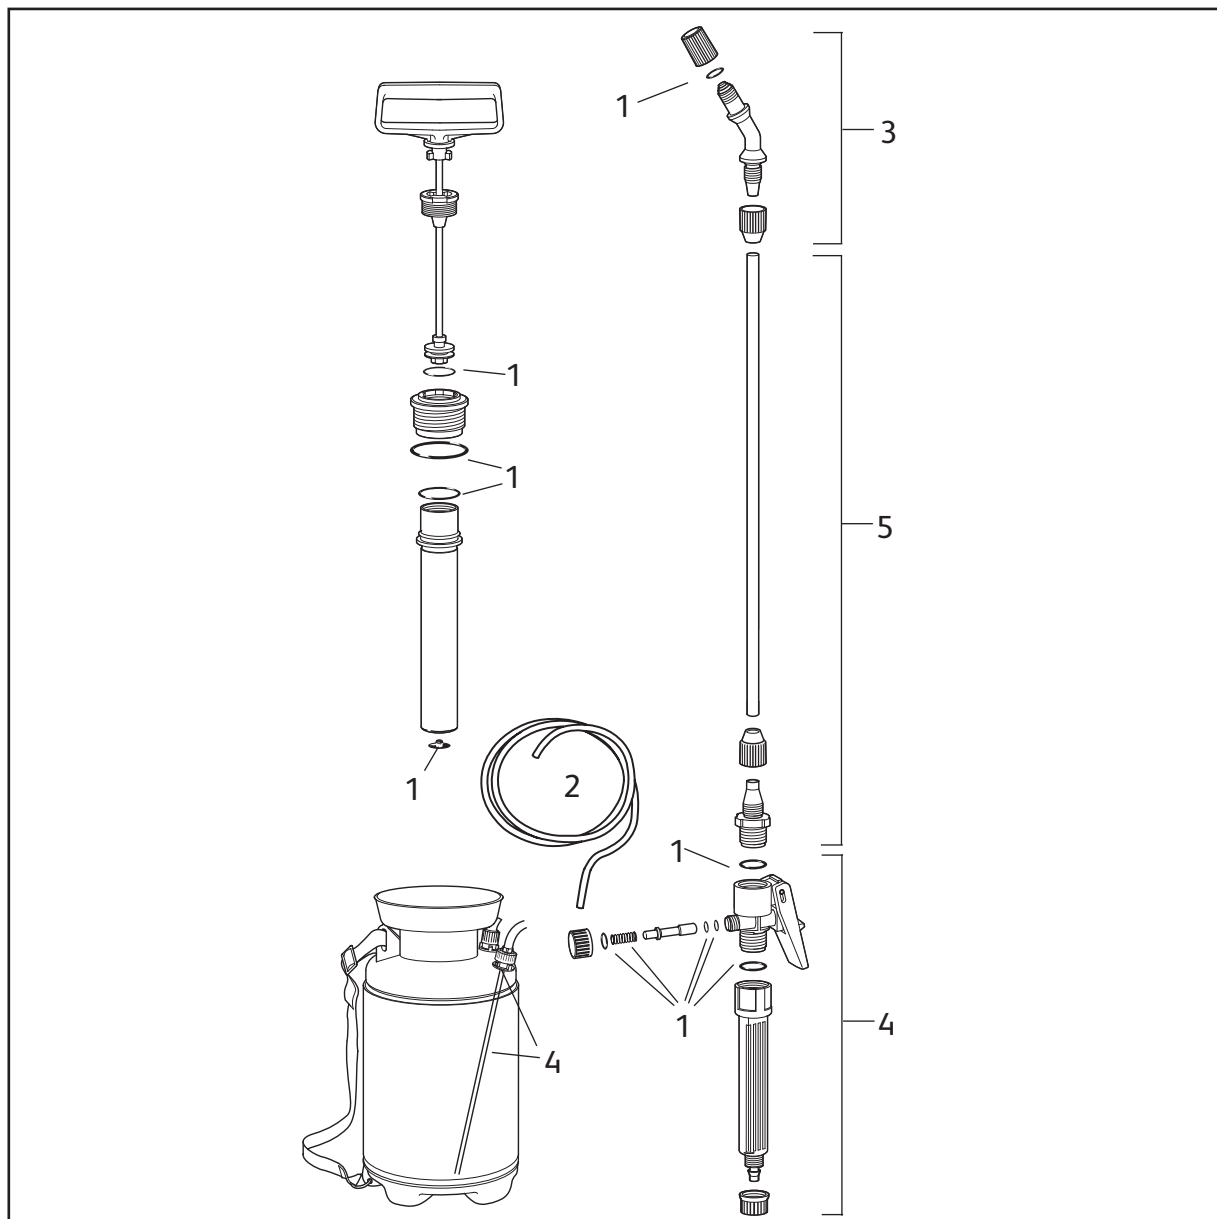

HOZELOCK

Consumer Services
Hozelock Ltd.,
Midpoint Park,
Birmingham B76 1AB,
England.
Tel: +44 (0) 121 313 1122
www.hozelock.com

FROM 2008

Viton 5L Viton 7L Viton 10L

5105
(obsolete)

5107
(obsolete)

5110
(obsolete)