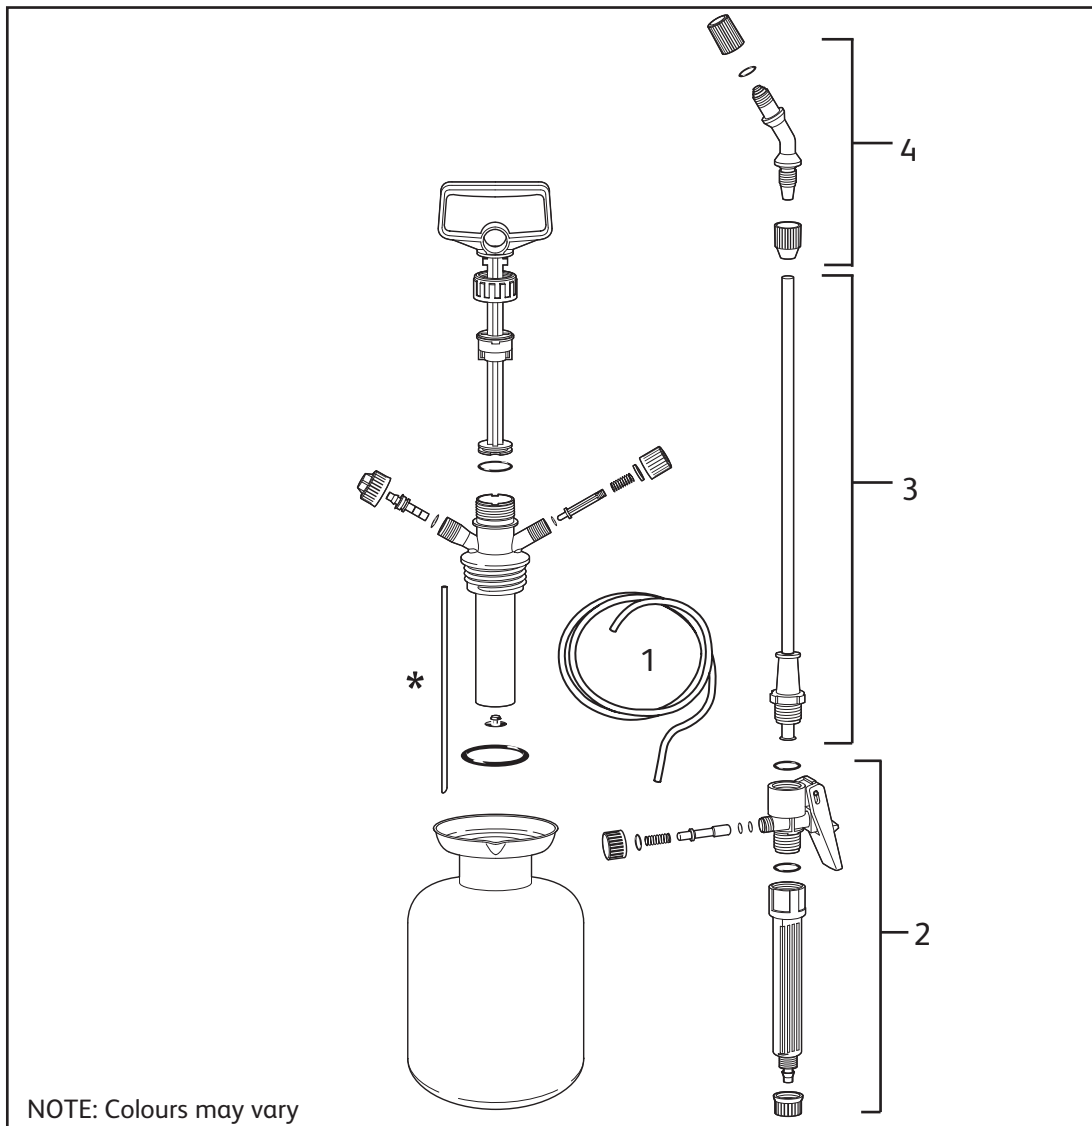

NOTE: Colours may vary

Description	Part Number
1 Hose (nut not included)	4099
2 Trigger Assembly (inc. lance handle)	4104
3 Lance/Extension 30cm (inc extension adaptor)	4106
4 Nozzle Set (inc. Fan Spray)	4103*
5 Weedkiller Cone (not shown)	4112

* Not compatible with older style lances

NB : Internal washers and pump barrel no longer available (obsolete)

HOZELOCK

Consumer Services
Hozelock Ltd.,
Midpoint Park,
Birmingham B76 1AB.
England.
Tel: +44 (0) 121 313 1122
www.hozelock.com