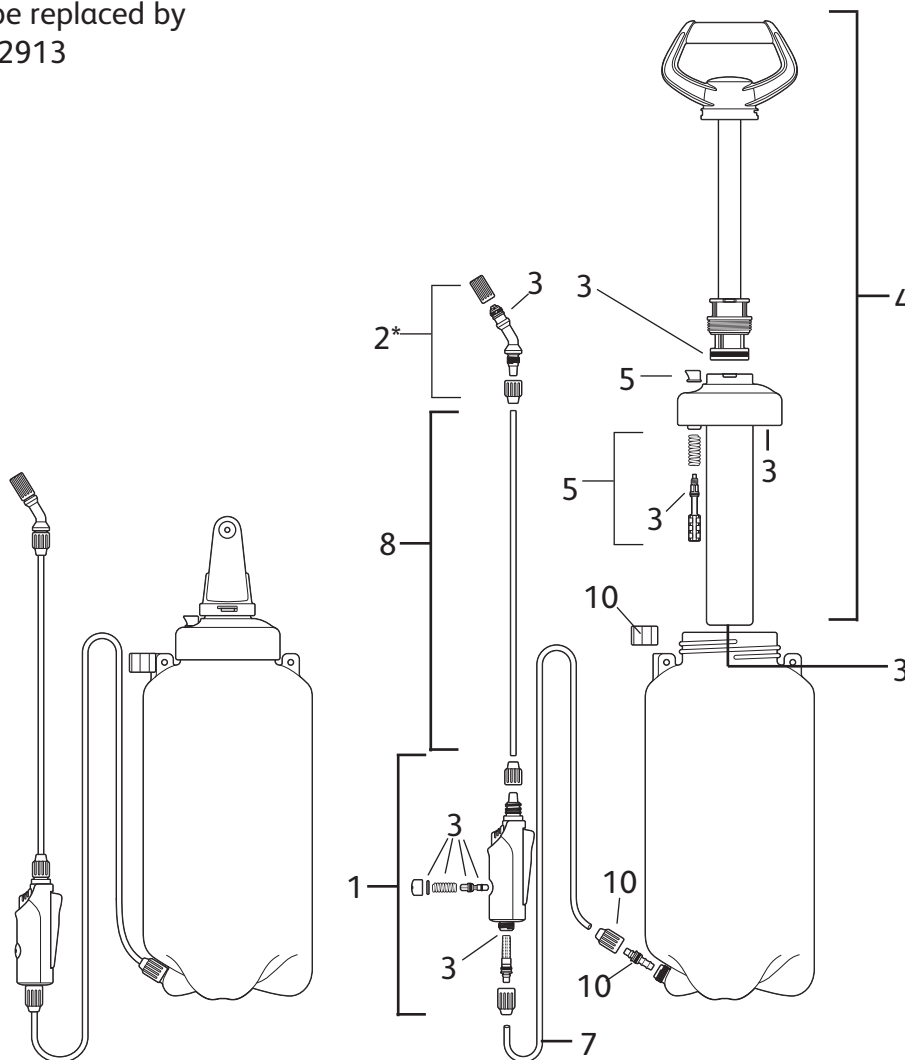

HOZELOCK

Consumer Services
Hozelock Ltd.,
Midpoint Park,
Birmingham B76 1AB.
England.
Tel: +44 (0) 121 313 1122
www.hozelock.com

FROM 2012

Viton 5L Viton 7L Viton 10L

5505

5507

5510

* France only:
4133 might be replaced by
282727 + 282913

Description	Part Number
1 Trigger Assembly	4137
2 Nozzle Set	4133
3 Annual Viton Service Kit (washer kit & O-rings)	4126
4 Pump Barrel Viton	4138
5 Pressure Release Valve	4132
7 Sprayer Hose	4099
8 Lance/Extension 30cm (inc ext. adaptor)	4106
9 Harness (not shown)	Z71013
10 Outlet Kit	4130