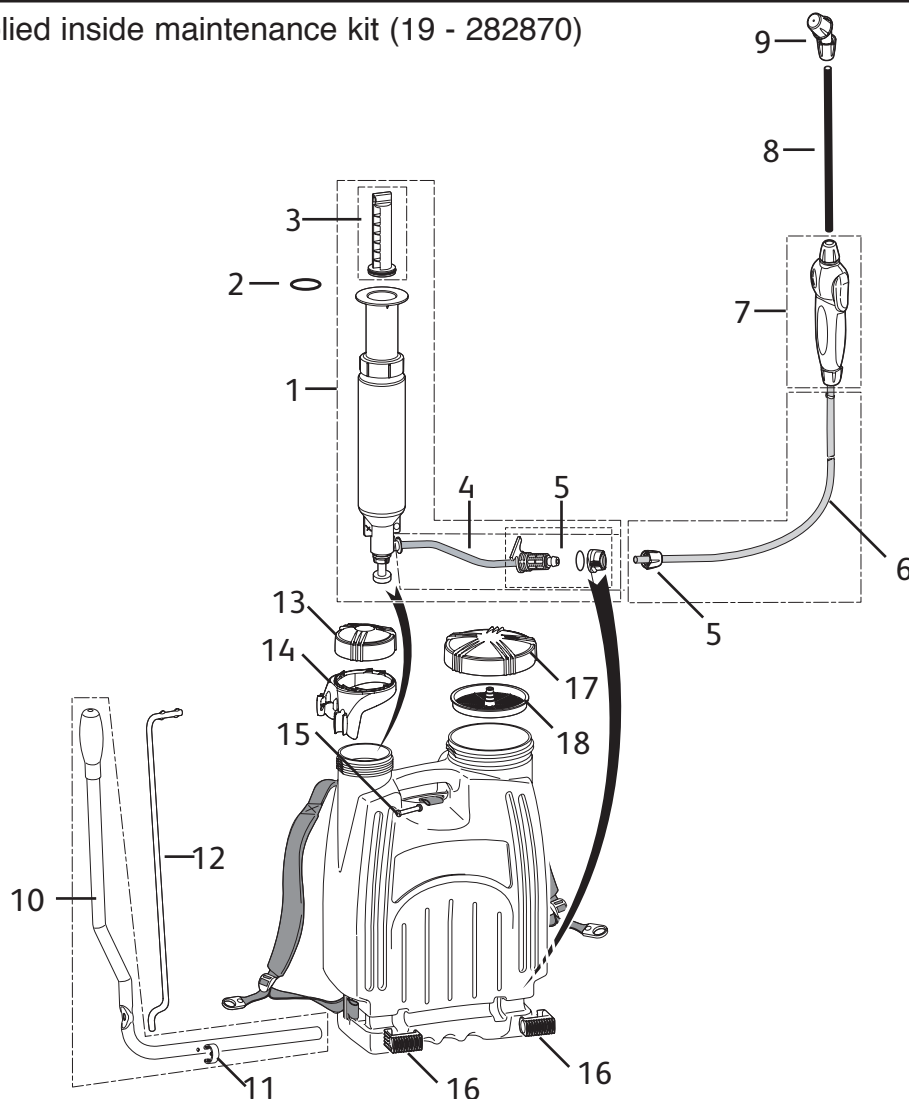

HOZELOCK

Consumer Services
Hozelock Ltd.,
Midpoint Park,
Birmingham B76 1AB.
England.
Tel: +44 (0) 121 313 1122
www.hozelock.com

Plus 12L Plus 16L

4712

4716

Description	Part Number
1 Complete Pump Assembly	4097
2 1.3m Grey Hose	4100
3 Trigger Assembly	4135
4 Strap	4109
5 Telescopic Lance	4107
6 Annual Service Kit	4093
7 Replacement Nozzles Kit (Jet & Fan)	4103
8 Extension Lance 30cm (not shown)	4106
9 Weedkiller Cone	4112

HOZELOCK

Consumer Services
Hozelock Ltd.,
Midpoint Park,
Birmingham B76 1AB,
England.
Tel: +44 (0) 121 313 1122
www.hozelock.com

1. Items supplied inside maintenance kit (19 - 282870)

Description	Part Number
1 Pump Barrel Assembly	280176
2 Piston Seal (1)	782135
3 Pump Piston	280177
4 Hose + Manifold	282266
5 Manifold	281985
6 Hose Assembly	482587
7 Trigger Assembly (Plus)	282867
8 60 cm Fiberglass Lance	283240
9 Spray Nozzle Set	280043
10 Metal Lever	280203
11 Lever Clip (1)	482750
12 Metal Link	283218
13 Cylinder Tap	280178
14 Link block	280202
15 Harness Assembly	280204
16 Lever Clips (set of 2)	280174
17 Tank Tap	280200
18 Tank Filter	280062
19 Annual Service Kit = all parts with (1)+ 482634 Piston pump lower filter	282870