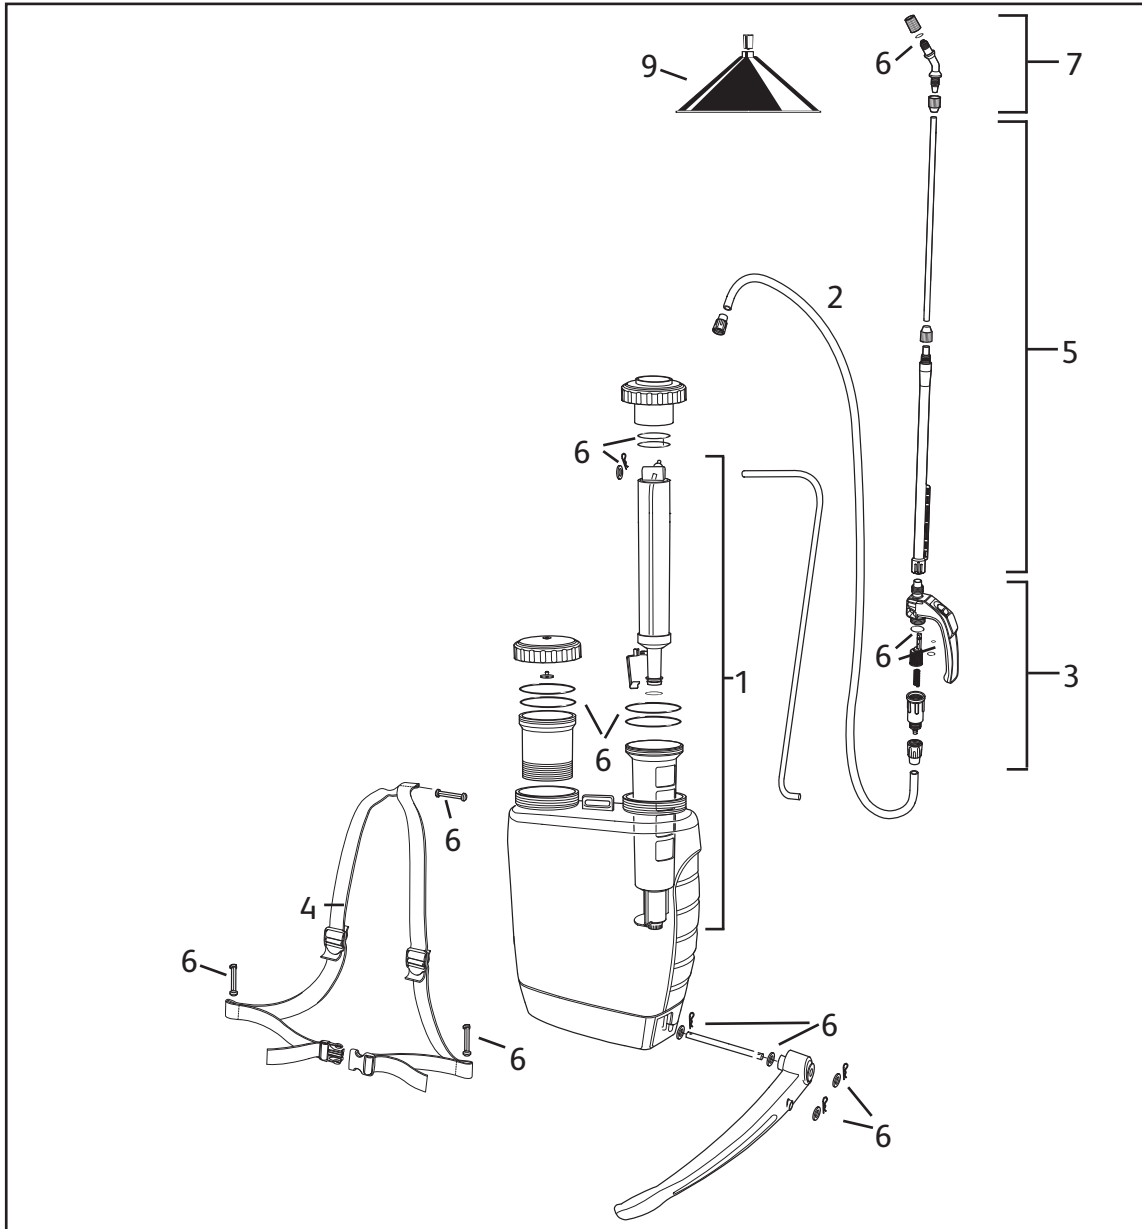

Plus 12L Plus 16L

4712

4716

Description	Part Number
1 Complete Pump Assembly	4097
2 1.3m Grey Hose	4100
3 Trigger Assembly	4135
4 Strap	4109
5 Telescopic Lance	4107
6 Annual Service Kit	4093
7 Replacement Nozzles Kit (Jet & Fan)	4103
8 Extension Lance 30cm (not shown)	4106
9 Weedkiller Cone	4112

HOZELOCK

Consumer Services
Hozelock Ltd.,
Midpoint Park,
Birmingham B76 1AB,
England.
Tel: +44 (0) 121 313 1122
www.hozelock.com