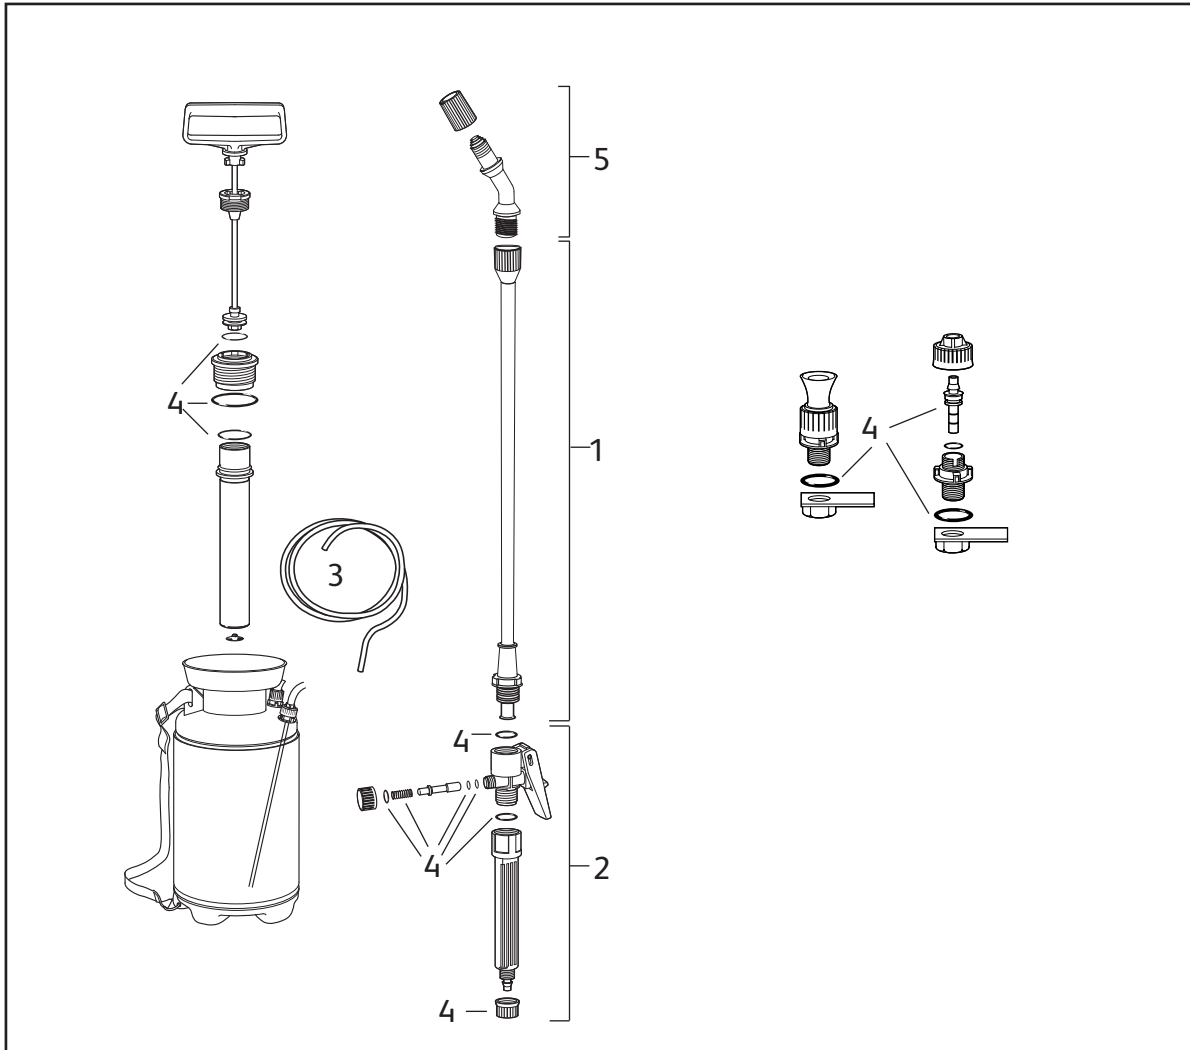

Description	Part Number
1 Lance/Extension 30cm (inc extension adaptor)	4106
2 Trigger Assembly (inc lance handle)	4104
3 Hose	4099
4 Annual Service Kit	4094
5 Nozzle Set (inc. Fan Spray)	4103

HOZELOCK

Consumer Services
Hozelock Ltd.,
Midpoint Park,
Birmingham B76 1AB,
England.
Tel: +44 (0) 121 313 1122
www.hozelock.com