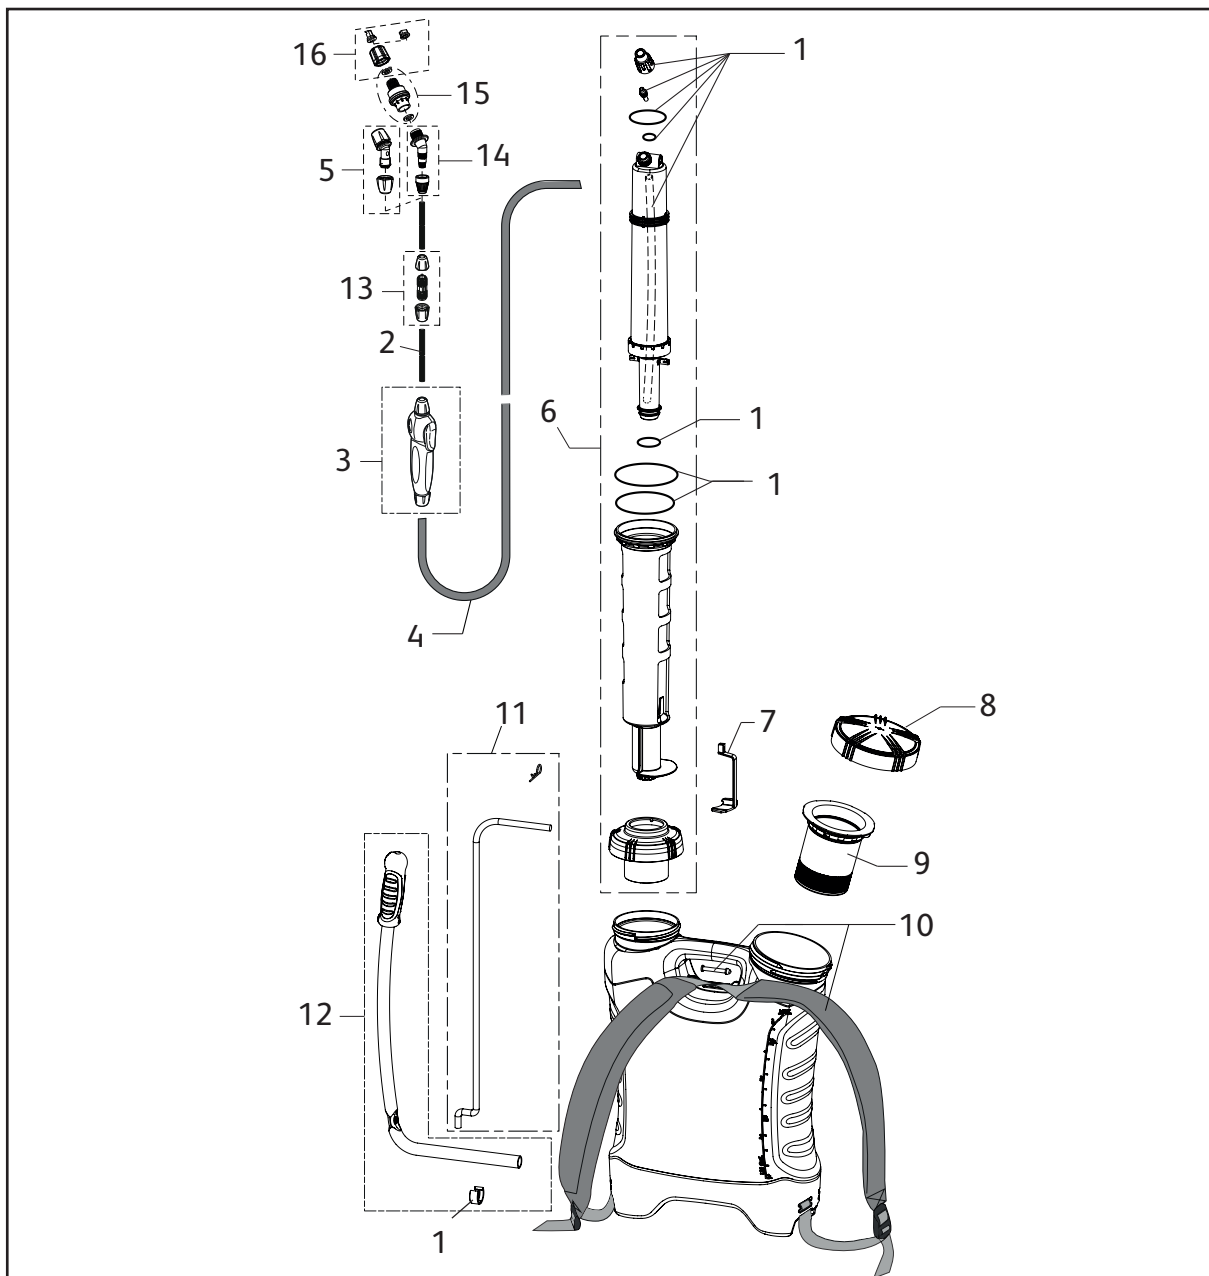

HOZELOCK

Consumer Services
Hozelock Ltd.,
Midpoint Park,
Birmingham B76 1AB,
England.
Tel: +44 (0) 121 313 1122
www.hozelock.com

1. Items supplied inside maintenance kit (19 - 282870)

Description	Part Number
1 Pump Barrel Assembly	280176
2 Piston Seal (1)	782135
3 Pump Piston	280177
4 Hose + Manifold	282266
5 Manifold	281985
6 Hose Assembly	482587
7 Trigger Assembly (Plus)	282867
8 60 cm Fiberglass Lance	283240
9 Spray Nozzle Set	280043
10 Metal Lever	280203
11 Lever Clip (1)	482750
12 Metal Link	283218
13 Cylinder Tap	280178
14 Link block	280202
15 Harness Assembly	280204
16 Lever Clips (set of 2)	280174
17 Tank Tap	280200
18 Tank Filter	280062
19 Annual Service Kit = all parts with (1)+ 482634 Piston pump lower filter	282870

HOZELOCK

Consumer Services
Hozelock Ltd.,
Midpoint Park,
Birmingham B76 1AB,
England.
Tel: +44 (0) 121 313 1122
www.hozelock.com

Hozelock Plus 12L Hozelock Plus 16L

Description	Part Number
1 Spray Nozzle Set	280043
2 Lance	283240
3 Trigger Assembly	284104
4 Hose	482587
5 Annual Service Kit	284084
6 Complete Pump Assembly	284101
7 Agitator	284088
8 Cap	284102
9 Filter	284087
10 Strap	280204
11 Metal link	284090
12 Pumping Arm	284103

HOZELOCK

Consumer Services
Hozelock Ltd.,
Midpoint Park,
Birmingham B76 1AB,
England.
Tel: +44 (0) 121 313 1122
www.hozelock.com

Description	Part Number
1 Annual Service Kit	284084
2 Lance	451338
3 Trigger Assembly	284104
4 Hose	482587
5 Spray Nozzle Set	280043
6 Complete Pump Assembly	284101
7 Agitator	284088
8 Cap	284102
9 Filter	284087
10 Strap	280204
11 Metal link	284090
12 Pumping Arm	284103
13 Extension lance connector	282903
14 Pressure regulator holder	282248
15 Pressure regulator	284152
16 Flat fan nozzle	284153