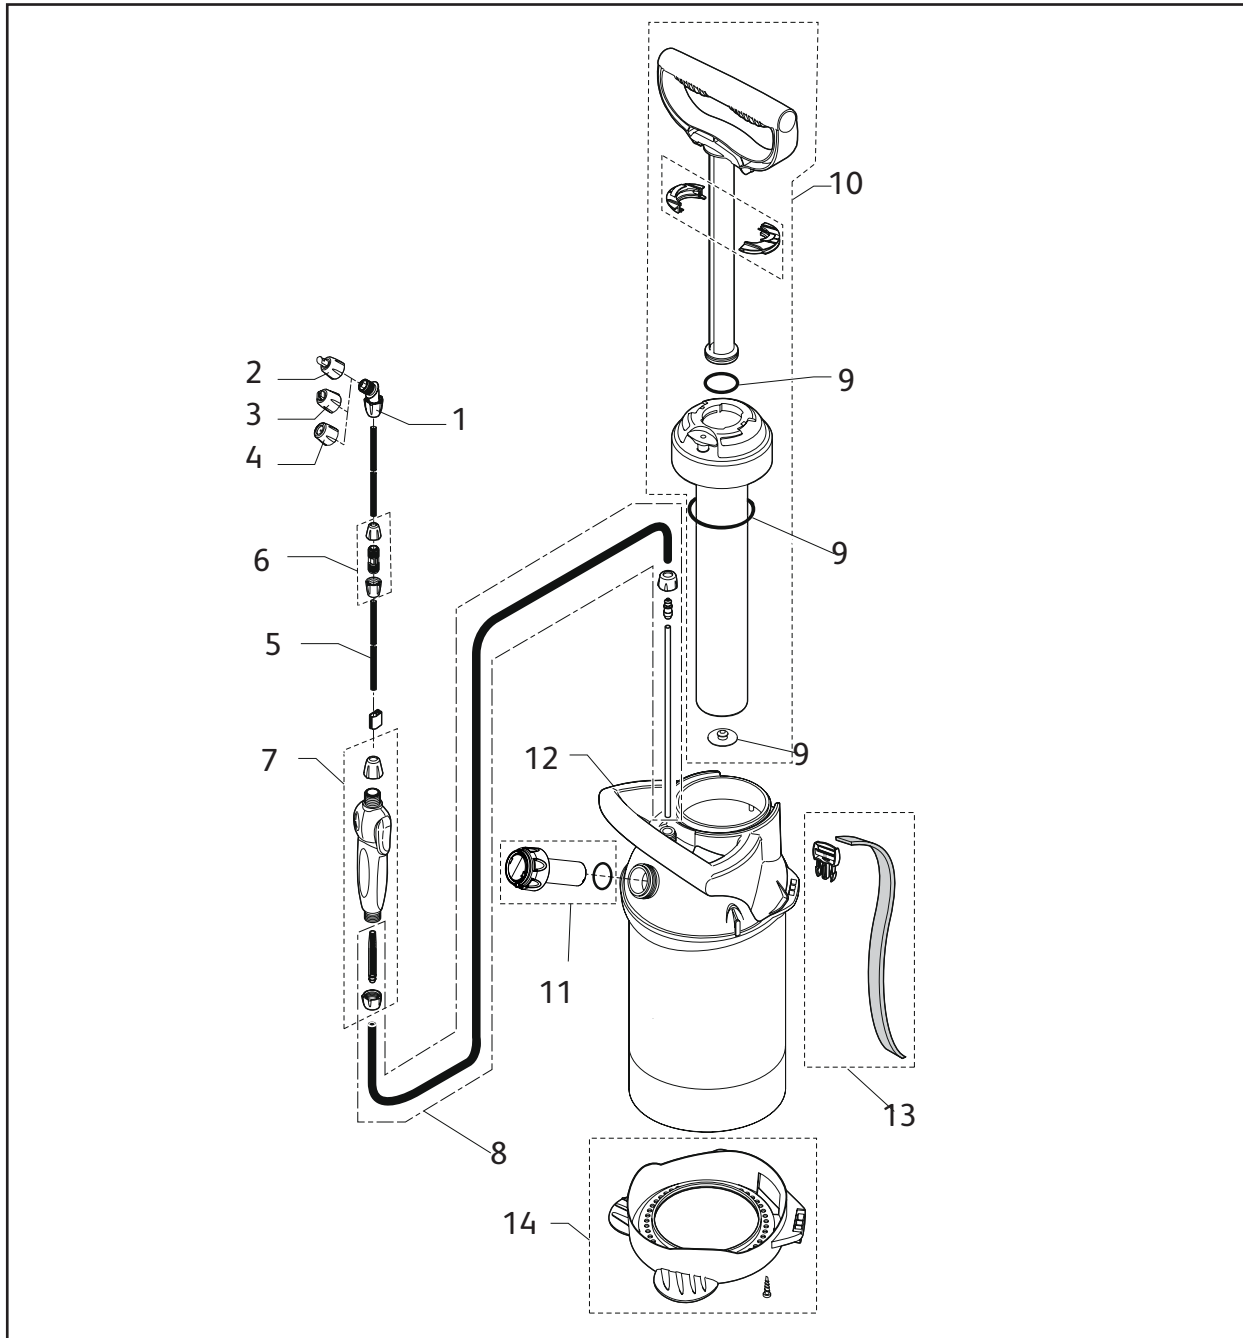

Description	Part Number
1 Nozzle holder	282768
2 Anvil nozzle	282769
3 Flat fan nozzle	282770
4 Hollow cone nozzle	282723
5 Lance	451338
6 Extension lance connector	282903
7 Trigger Assembly	284104
8 Hose	283074
9 Annual Service Kit	284027
10 Complete Pump Assembly	283067
11 Dosing cap	284155
12 Tank top with handle	284157
13 Strap	283072
14 Tank base	284156

HOZELOCK

Consumer Services
Hozelock Ltd.,
Midpoint Park,
Birmingham B76 1AB,
England.
Tel: +44 (0) 121 313 1122
www.hozelock.com