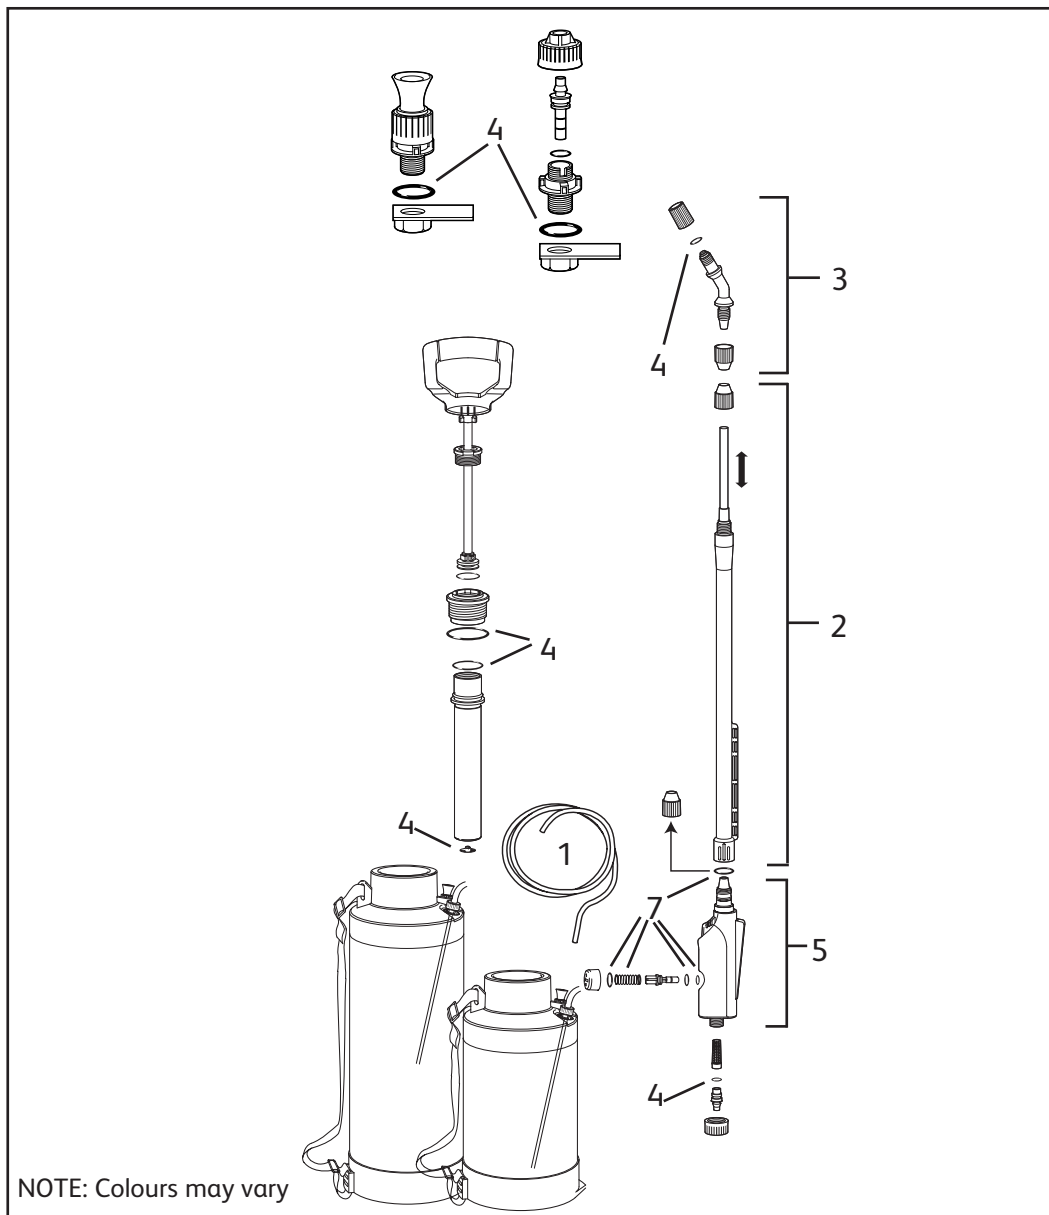

Premier Plus 5L

Premier Plus 8L

4415
(obsolete)

4418
(obsolete)

Description	Part Number
1 Hose	4099
2 Telescopic Lance 85cm	4107
3 Nozzle Set (inc. Fan Spray)	4103
4 Annual Service Kit	4092
5 Trigger Assembly	4135
6 Lance/Extension 30cm (inc ext. adaptor) (not shown)	4106
7 Weedkiller Cone (not shown)	4112

HOZELOCK

Consumer Services
Hozelock Ltd.,
Midpoint Park,
Birmingham B76 1AB.
England.
Tel: +44 (0) 121 313 1122
www.hozelock.com