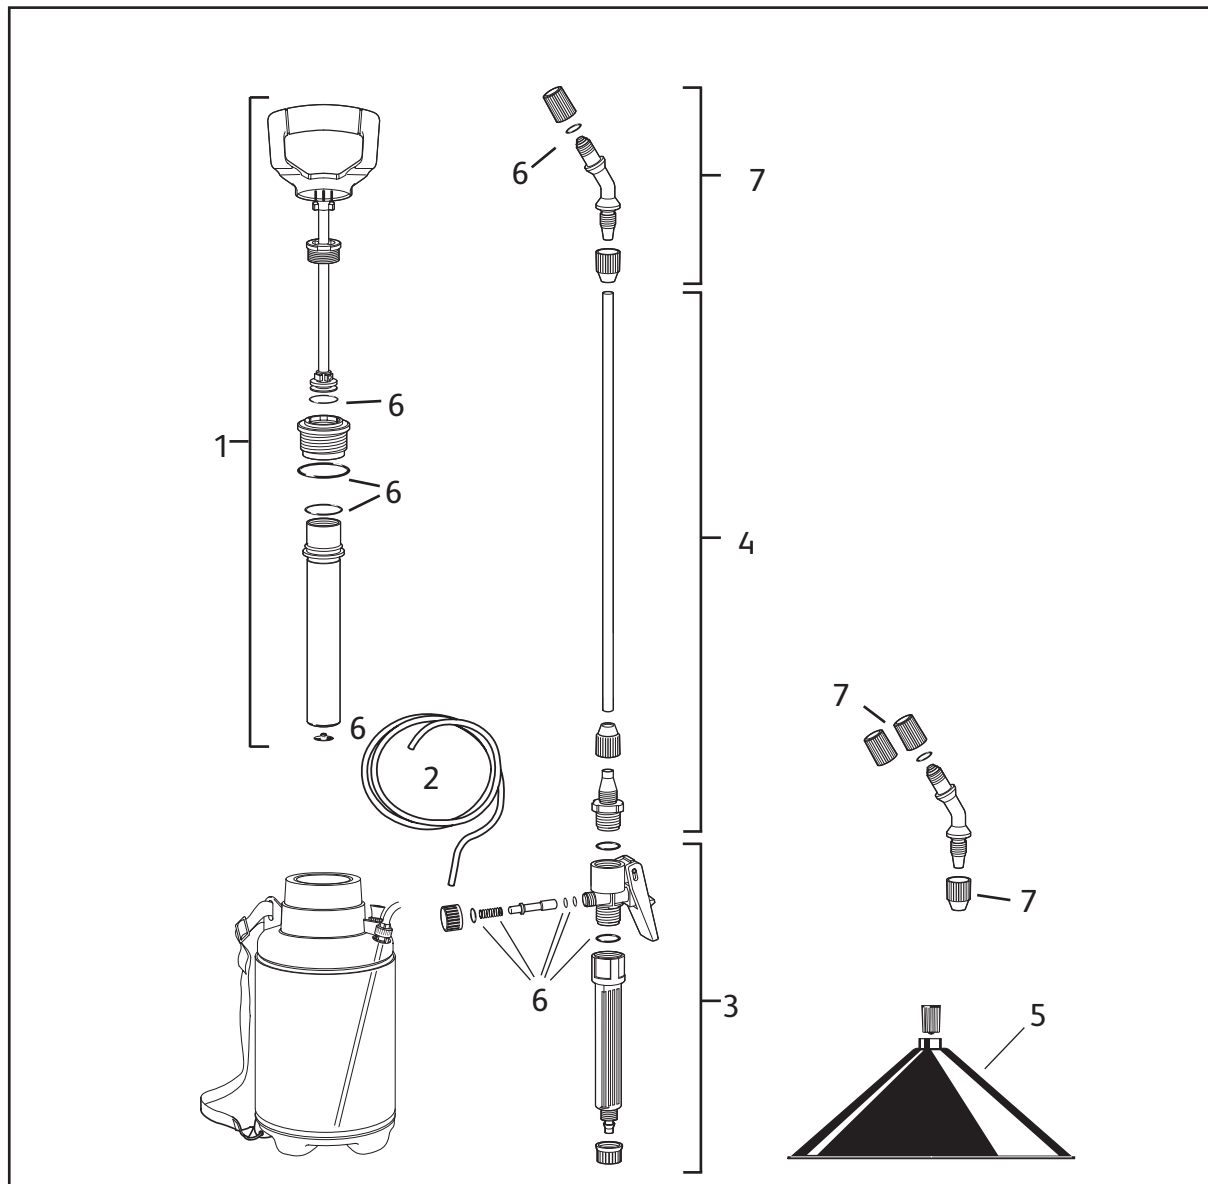

FROM 2008

Killaspray 5L Killaspray 7L Killaspray 10L

4605
(obsolete)

4607
(obsolete)

4610
(obsolete)

Description	Part Number
1 Complete Pump Assembly	4096
2 Grey Hose	4099
3 Trigger Assembly (inc lance handle)	4104
4 Lance/Extension 30cm (inc ext. adaptor)	4106
5 Weedkiller Hood & Fan Spray	4112
6 Annual Service Kit	4092
7 Replacement Nozzles Kit (Jet & Fan)	4103

HOZELOCK

Consumer Services
Hozelock Ltd.,
Midpoint Park,
Birmingham B76 1AB.
England.
Tel: +44 (0) 121 313 1122
www.hozelock.com