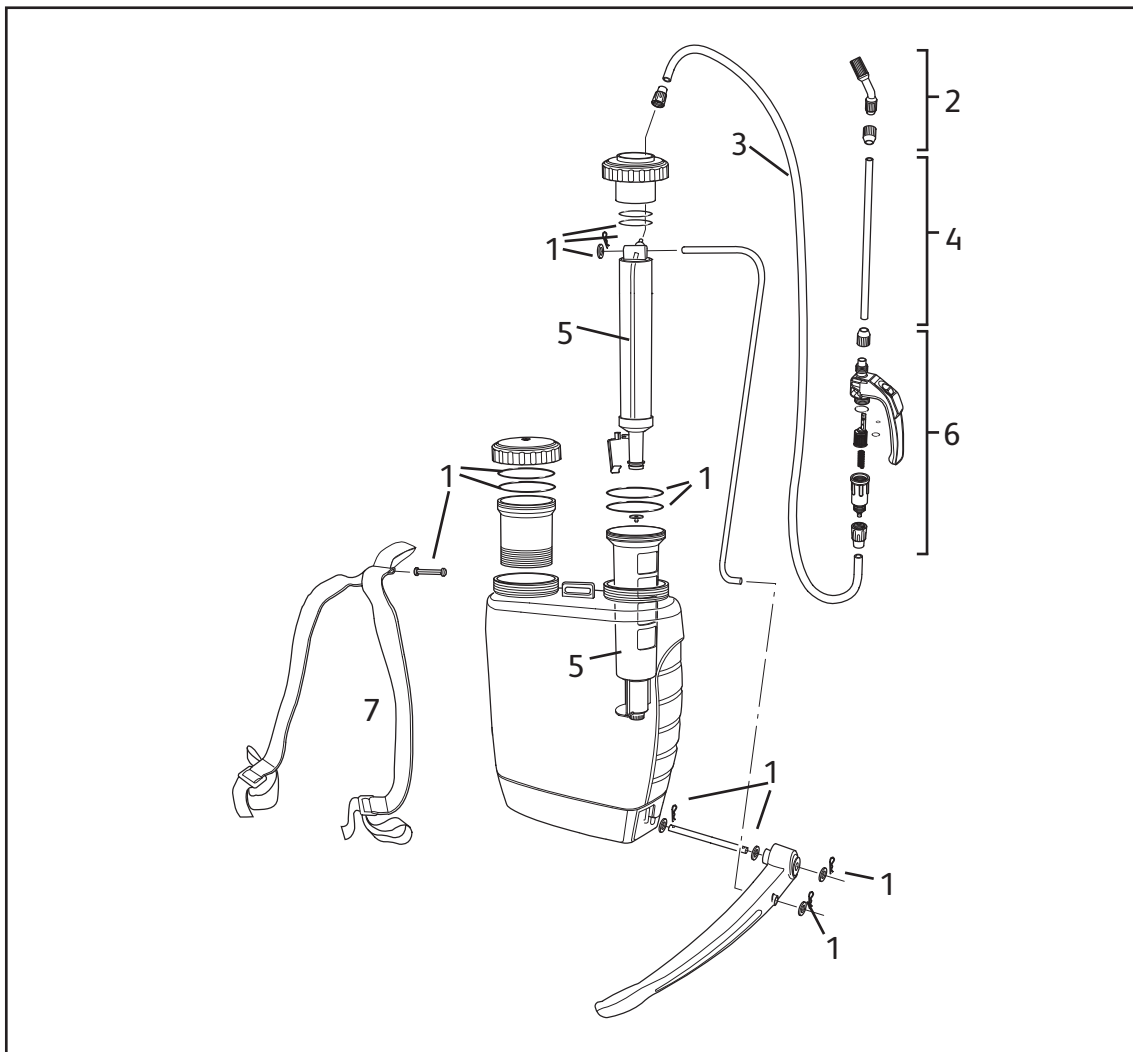

Description	Part Number
1 Annual Service Kit	4093
2 Nozzle Set (inc. Fan Spray)	4103
3 Knapsack Hose	4100
4 Lance/Extension 30cm (inc ext. adaptor)	4106
5 Pump Assembly	4097
6 Trigger Assembly	4105/4135
7 Harness	4109
8 Telescopic Lance 85cm available (not shown)	4107
9 Weedkiller Cone (not shown)	4112

HOZELOCK

Consumer Services
Hozelock Ltd.,
Midpoint Park,
Birmingham B76 1AB.
England.
Tel: +44 (0) 121 313 1122
www.hozelock.com