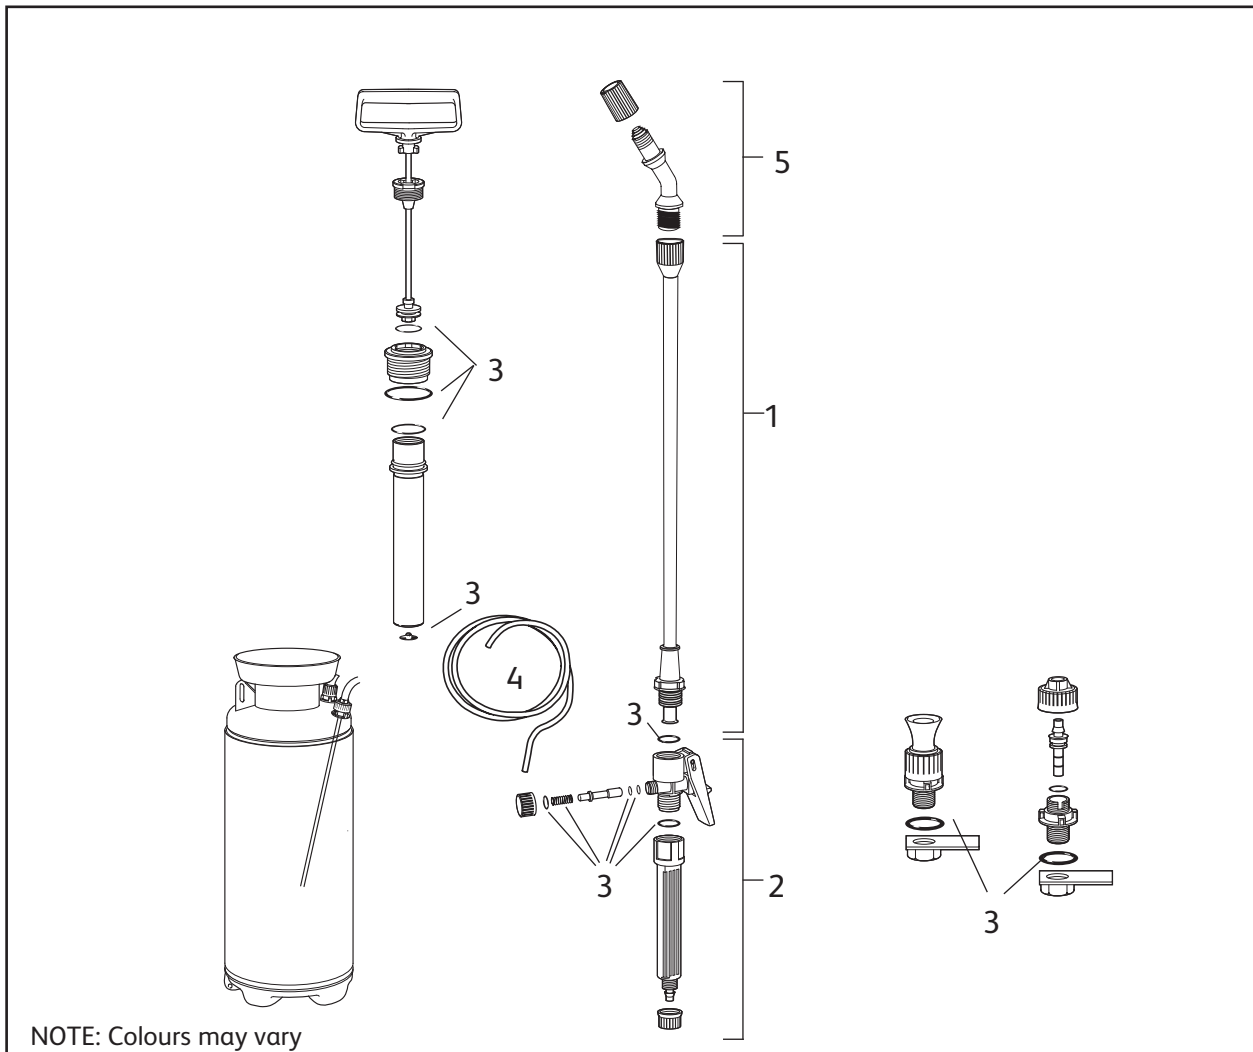

Hozelock 7L ASL 7L

4127
(obsolete)

4127
(obsolete)

Description	Part Number
1 Lance/Extension 30cm (inc ext. adaptor)	4106
2 Trigger Assembly (includes lance handle)	4104
3 Annual Service Kit	4092
4 Hose	4099
5 Nozzle Set (inc. Fan Spray)	4103
6 Weedkiller Cone (not shown)	4112

HOZELOCK

Consumer Services
Hozelock Ltd.,
Midpoint Park,
Birmingham B76 1AB,
England.
Tel: +44 (0) 121 313 1122
www.hozelock.com