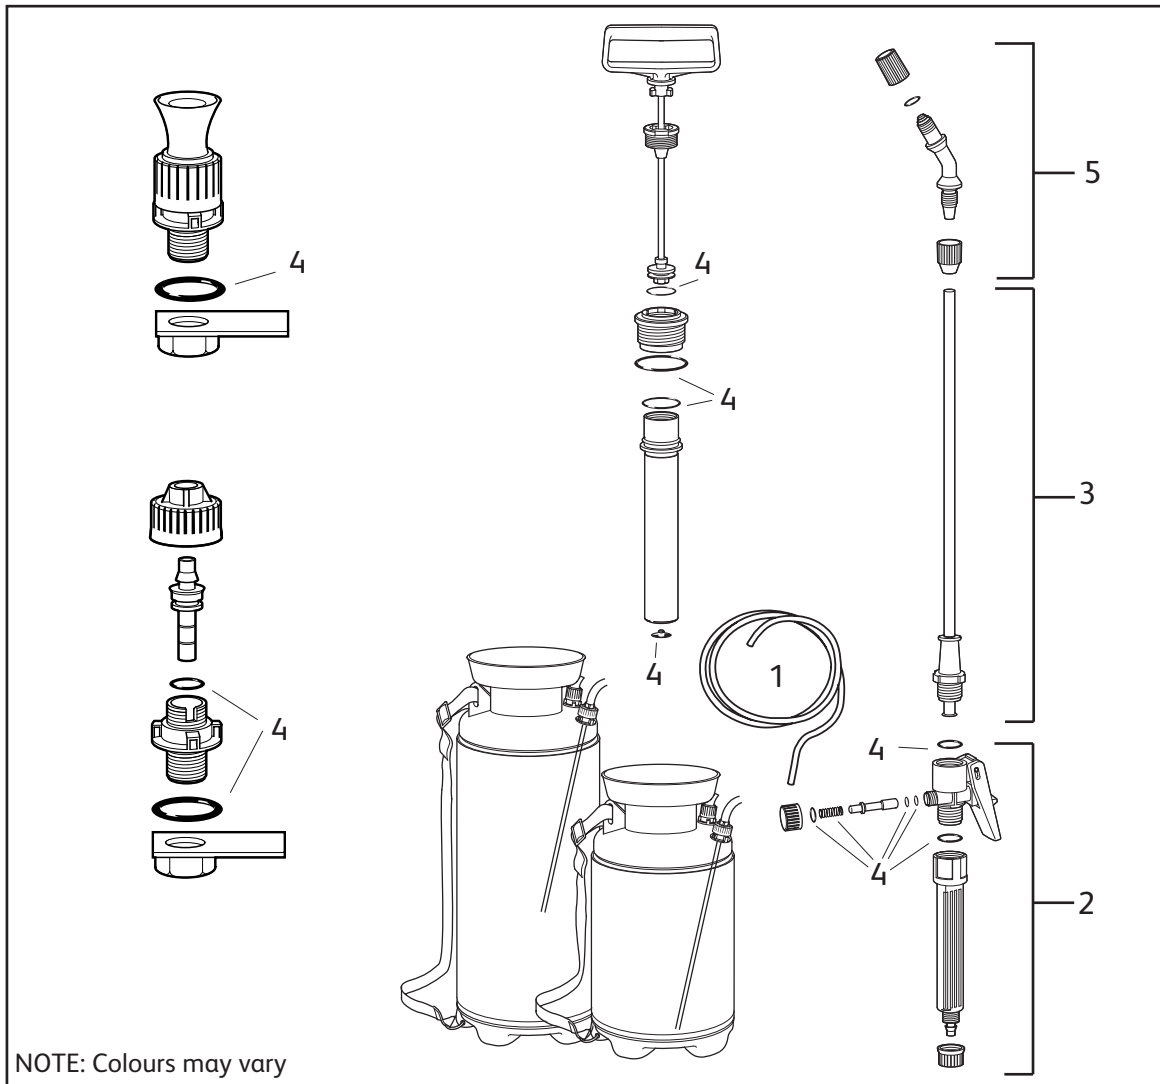

HOZELOCK

Consumer Services
Hozelock Ltd.,
Midpoint Park,
Birmingham B76 1AB,
England.
Tel: +44 (0) 121 313 1122
www.hozelock.com

Viton 5L

Viton 8L

5088
(obsolete)

5089
(obsolete)

NOTE: Colours may vary

Description	Part Number
1 Hose (nut not included)	4099
2 Trigger Assembly (includes lance handle)	4104
3 Lance/Extension 30cm (inc ext. adaptor)	4106
4 Annual Service Kit	4094
5 Nozzle Set (inc. Fan Spray)	4103
6 Weedkiller Cone (not shown)	4112*