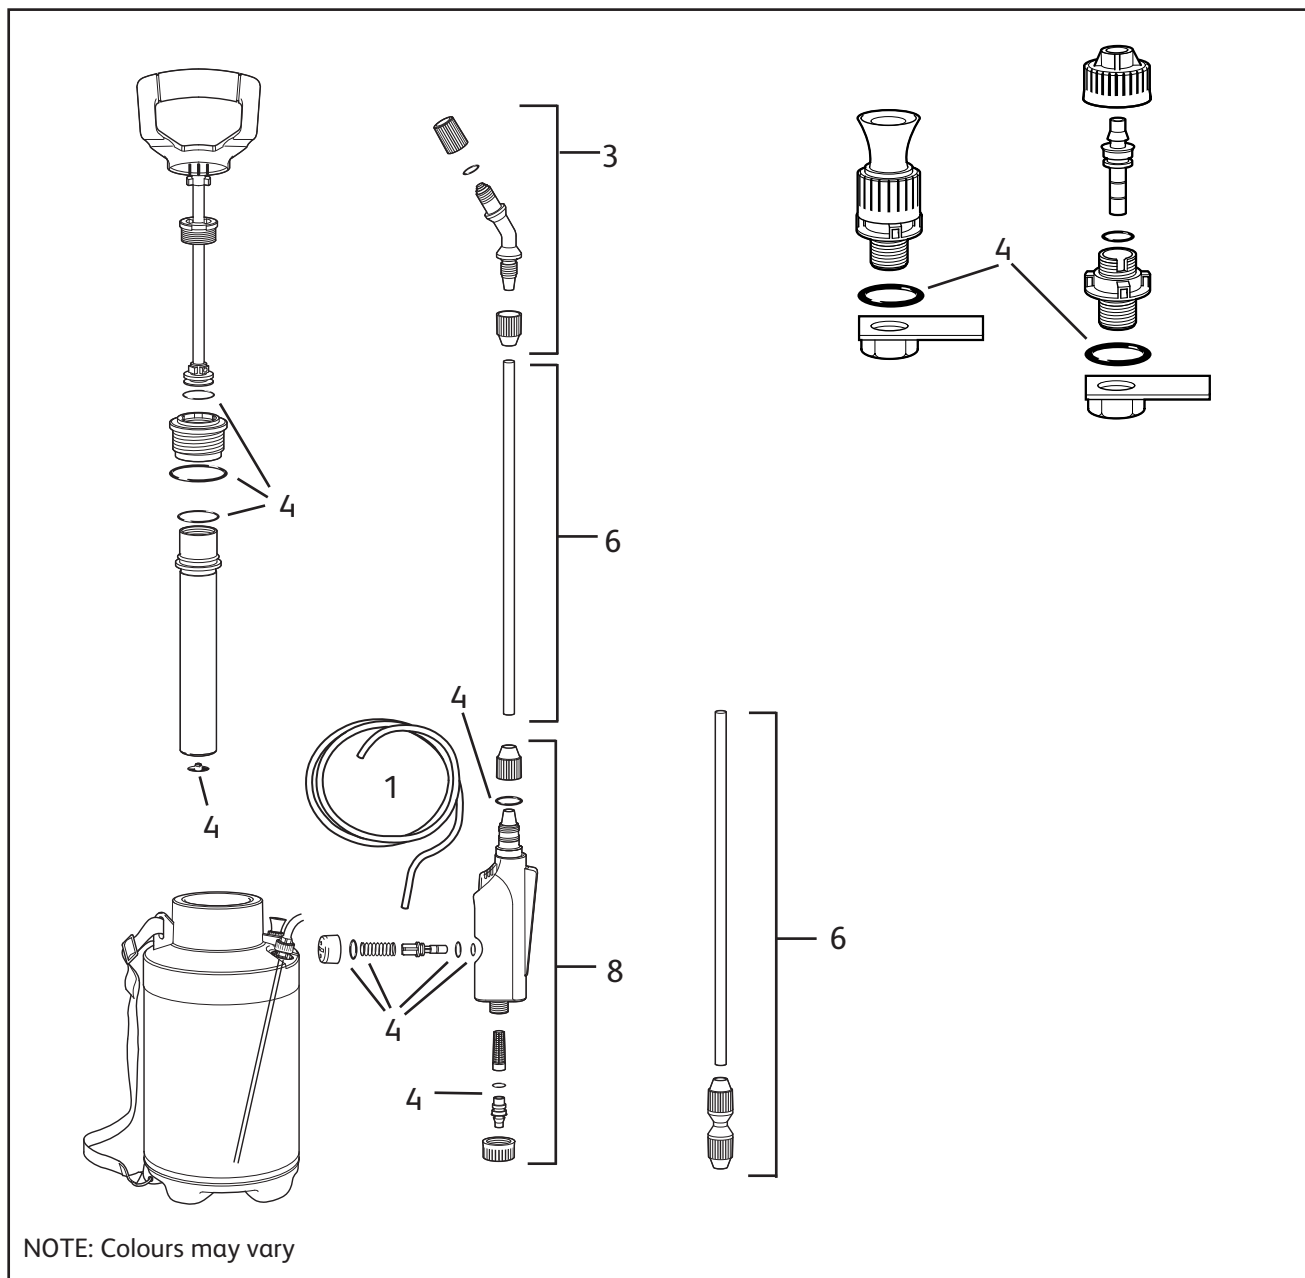

Multispray 5L

4455
(obsolete)

Description	Part Number
1 Hose (nut not included)	4099
2 Telescopic Lance (not shown)	4107
3 Nozzle Set (inc. Fan Spray)	4103
4 Washer Set (Viton)	4094
5 Trigger Assembly Plus (not shown)	4105
6 Extension Lance 30cm (inc extension adaptor)	4106
7 Weedkiller Cone (not shown)	4112
8 Trigger Assembly	4135

HOZELOCK

Consumer Services
Hozelock Ltd.,
Midpoint Park,
Birmingham B76 1AB,
England.
Tel: +44 (0) 121 313 1122
www.hozelock.com